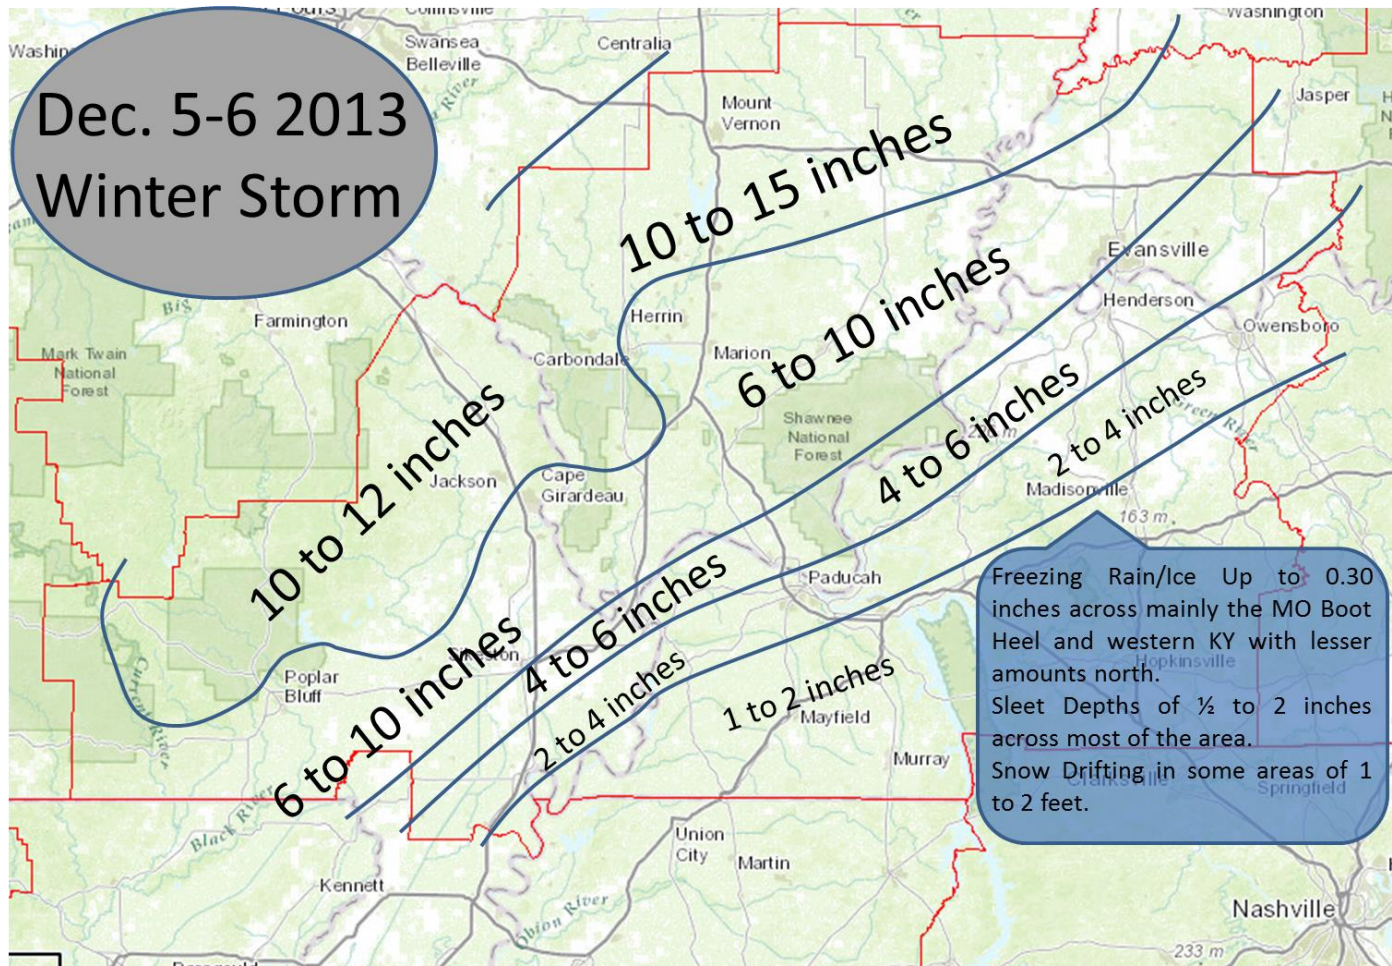

Winter Storm December 5-6, 2013

Snow Plow in Massac County [IL]