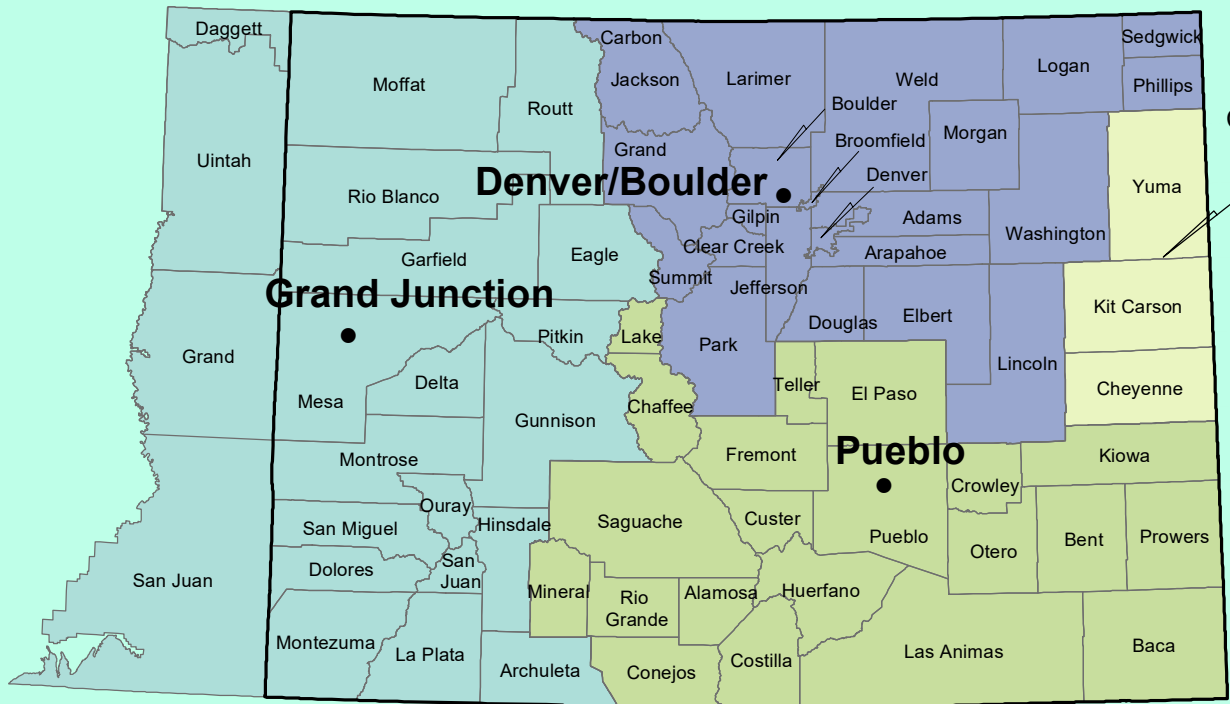

COLORADO

COUNTY WARNING FORECAST AREAS

CWA COVERAGE PROVIDED BY WFO GOODLAND

● WEATHER FORECAST OFFICE

NATIONAL WEATHER SERVICE CENTRAL REGION

MARCH 2024
IDP GIS