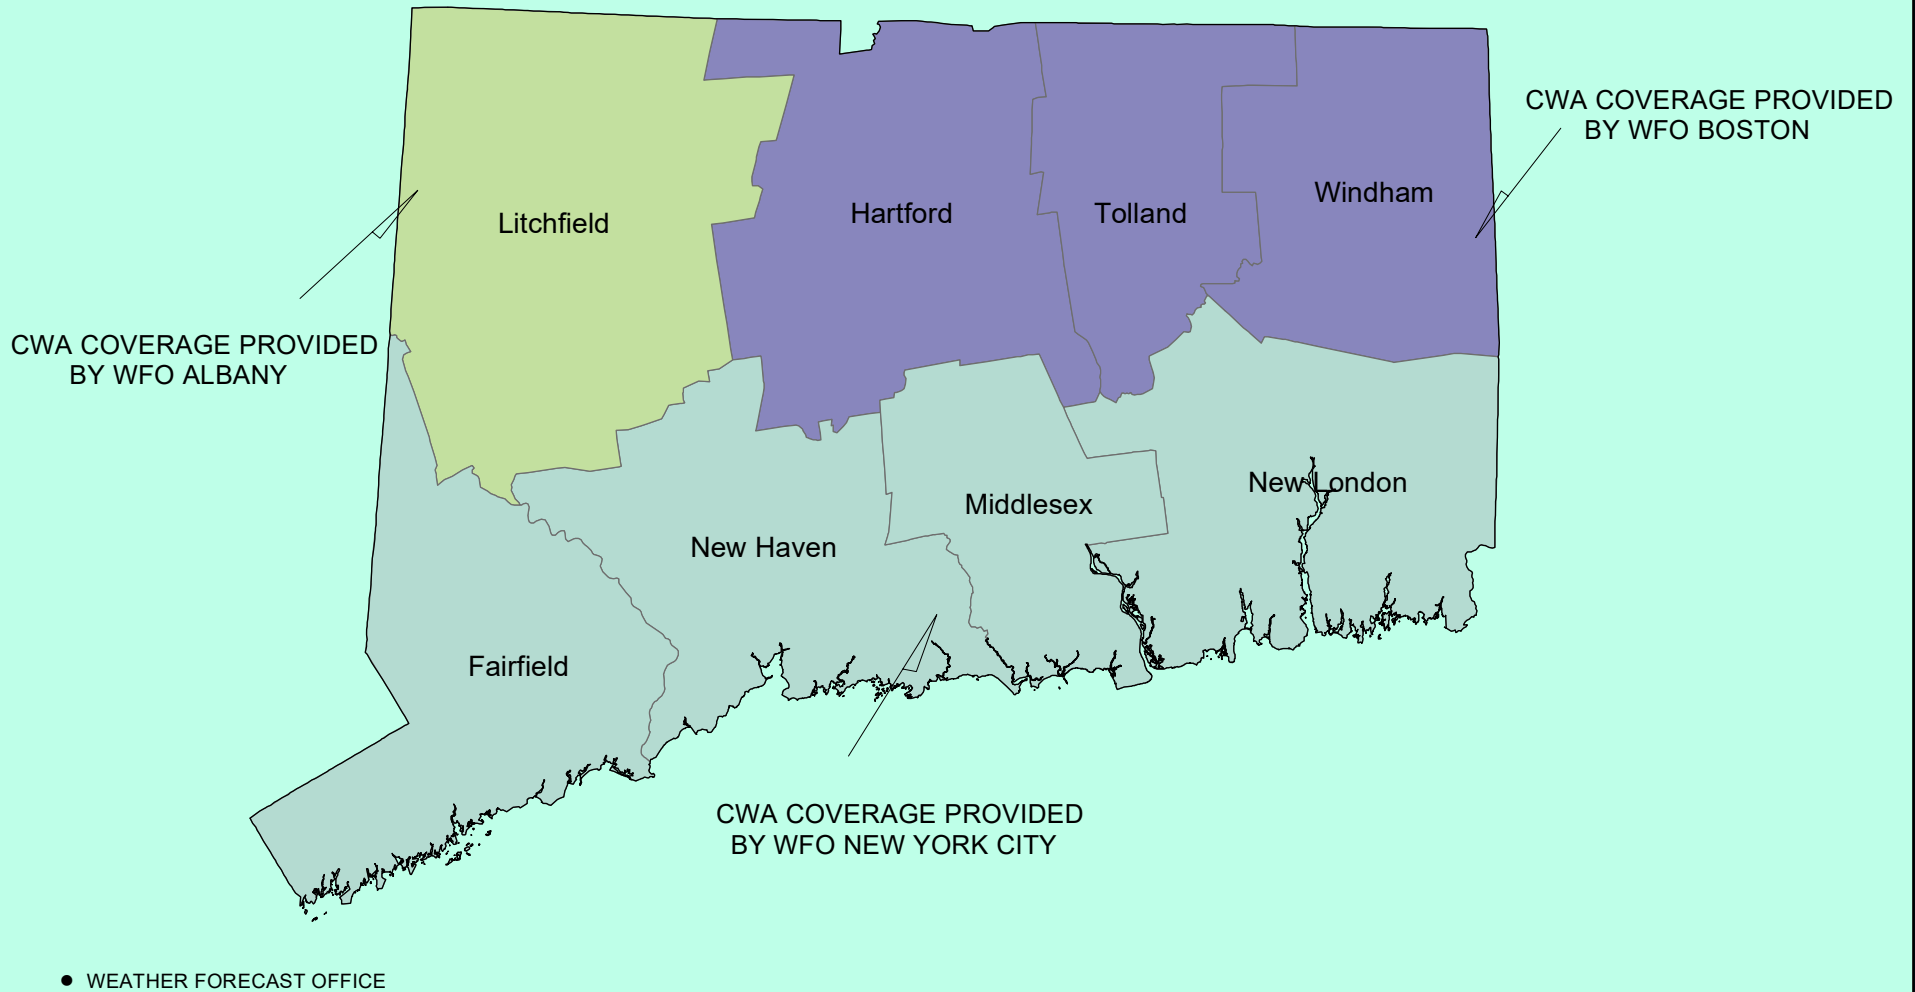

# CONNECTICUT

## COUNTY WARNING FORECAST AREAS

**NATIONAL WEATHER SERVICE**  
**EASTERN REGION**