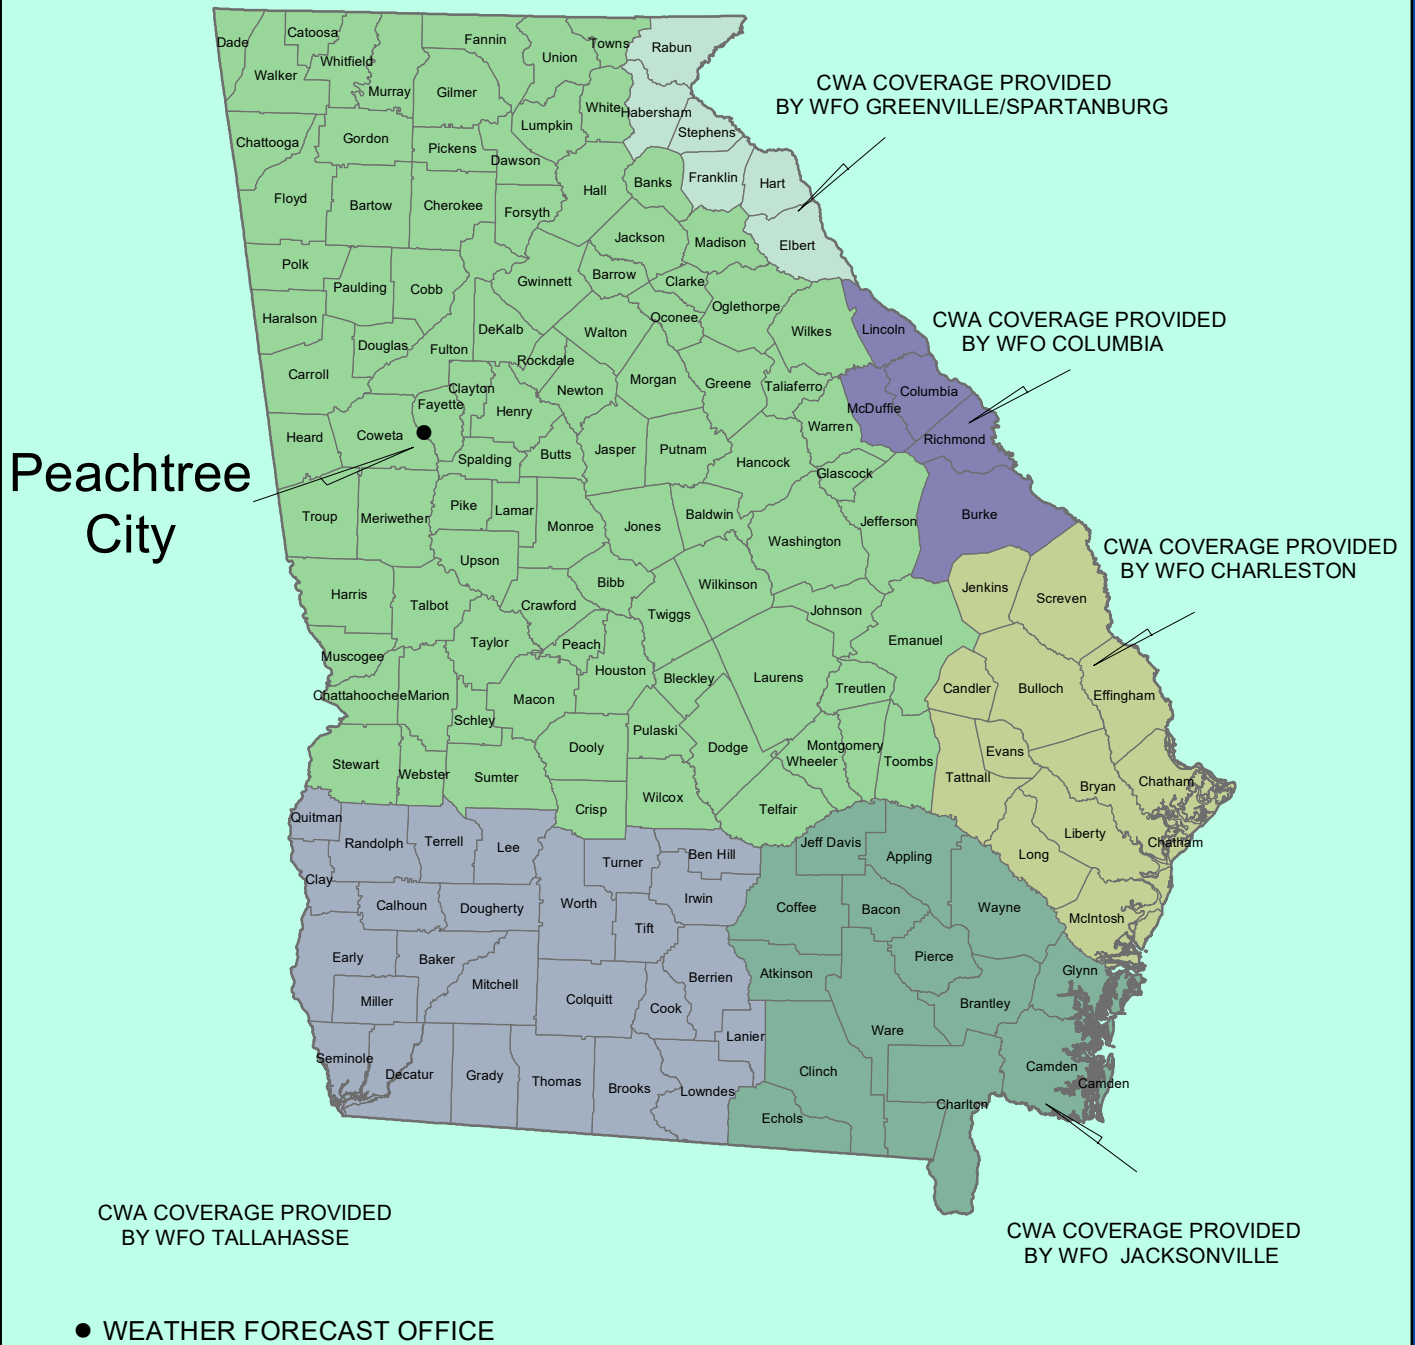

GEORGIA

COUNTY WARNING FORECAST AREAS

MARCH 2024
IDP GIS

NATIONAL WEATHER SERVICE
SOUTHERN REGION