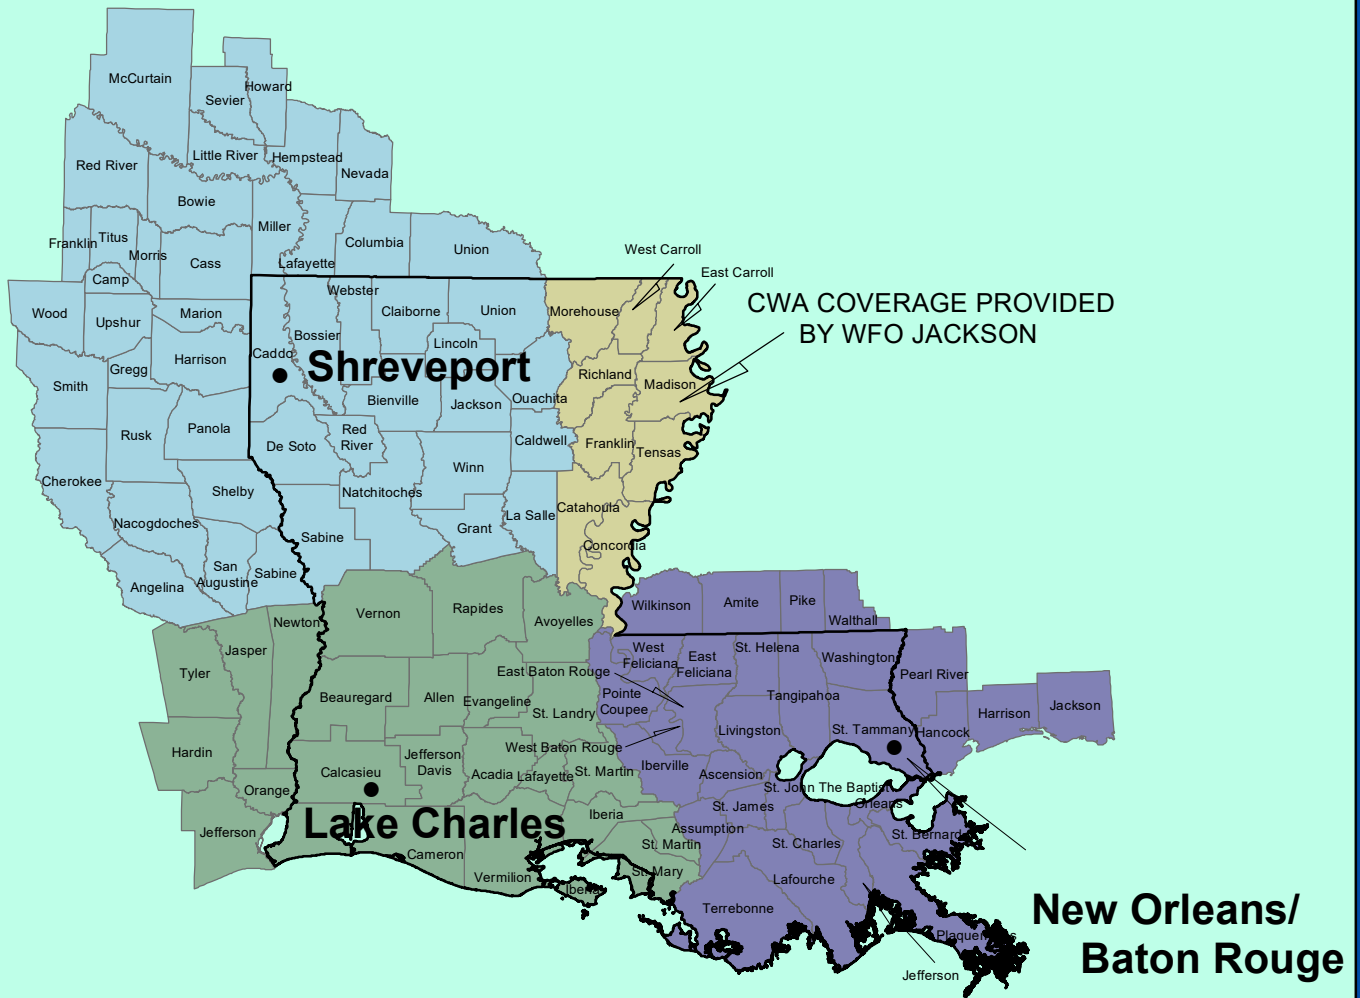

LOUISIANA

COUNTY WARNING FORECAST AREAS

● WEATHER FORECAST OFFICE

MARCH 2024
IDP GIS

NATIONAL WEATHER SERVICE
SOUTHERN REGION