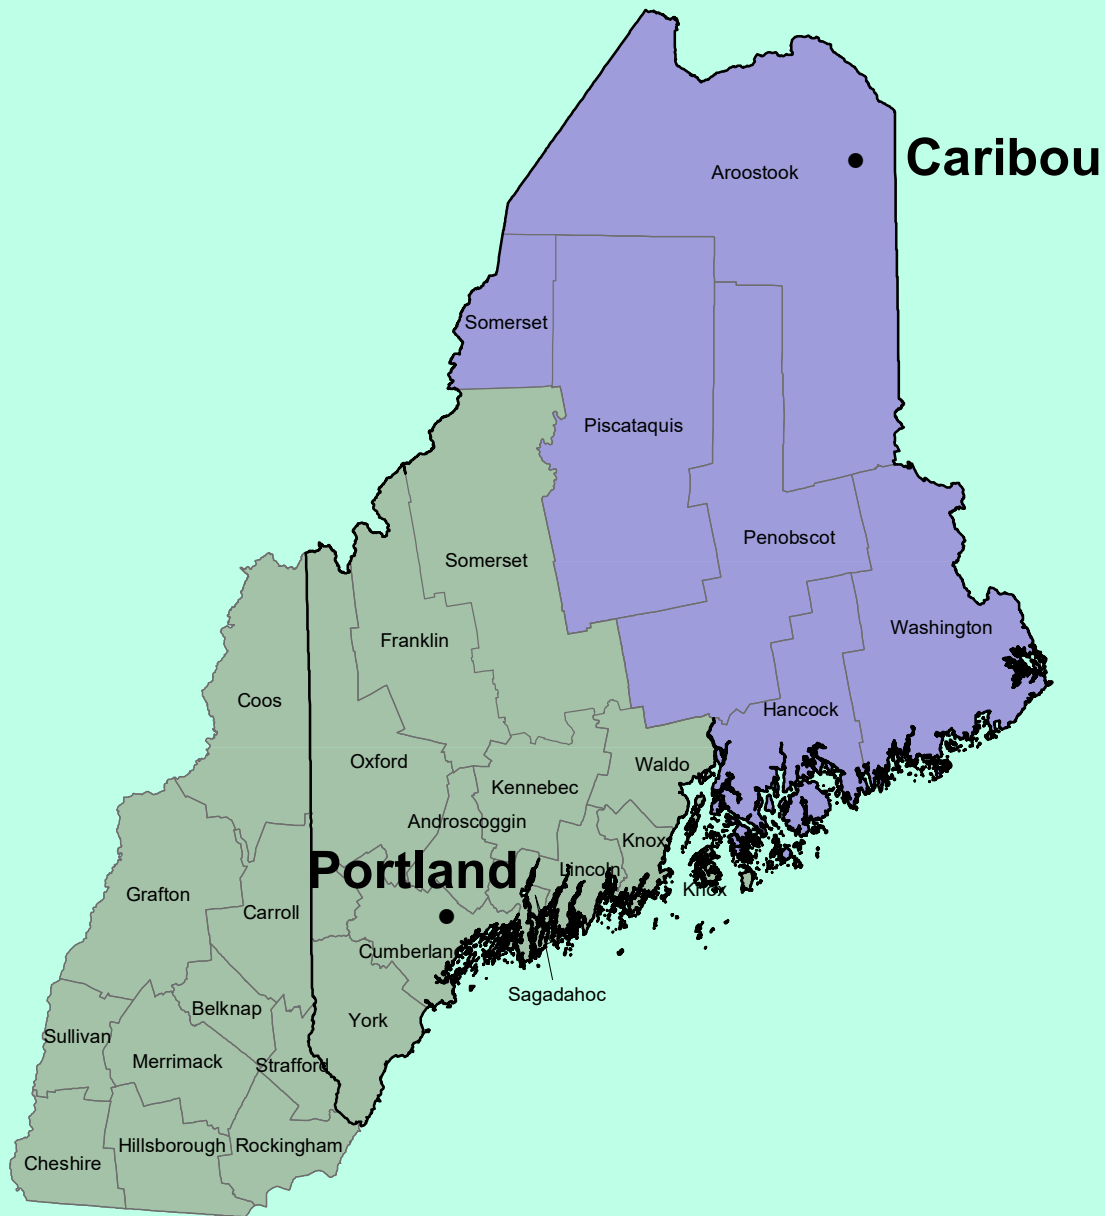

MAINE

COUNTY WARNING FORECAST AREAS

● WEATHER FORECAST OFFICE

NATIONAL WEATHER SERVICE

EASTERN REGION

MARCH 2024
IDP GIS