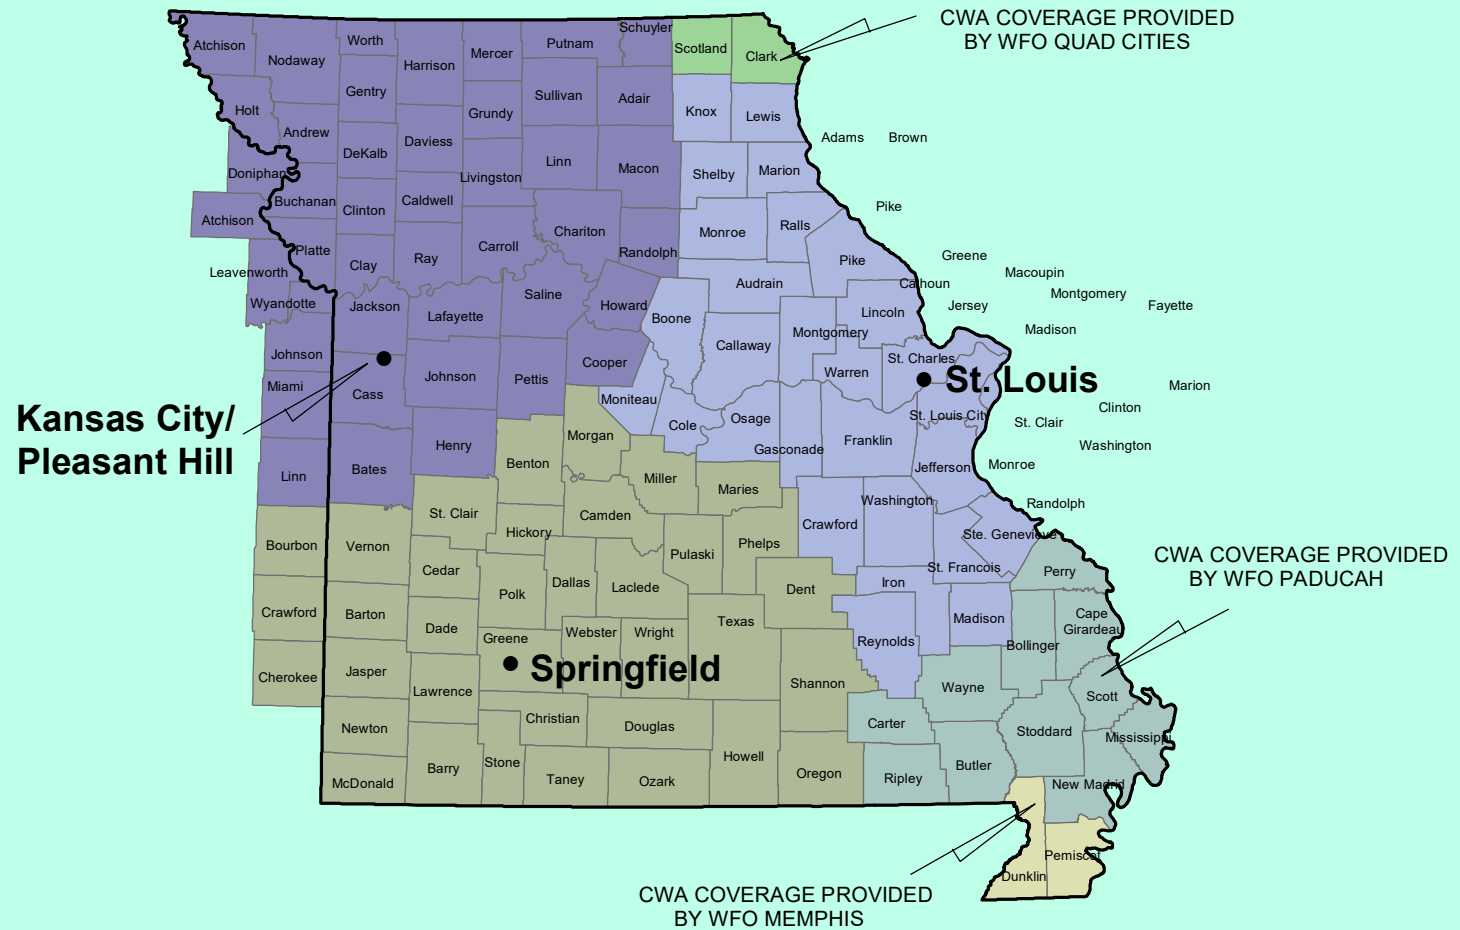

MISSOURI

COUNTY WARNING FORECAST AREAS

**NATIONAL WEATHER SERVICE
CENTRAL REGION**

MARCH 2024
IDP GIS