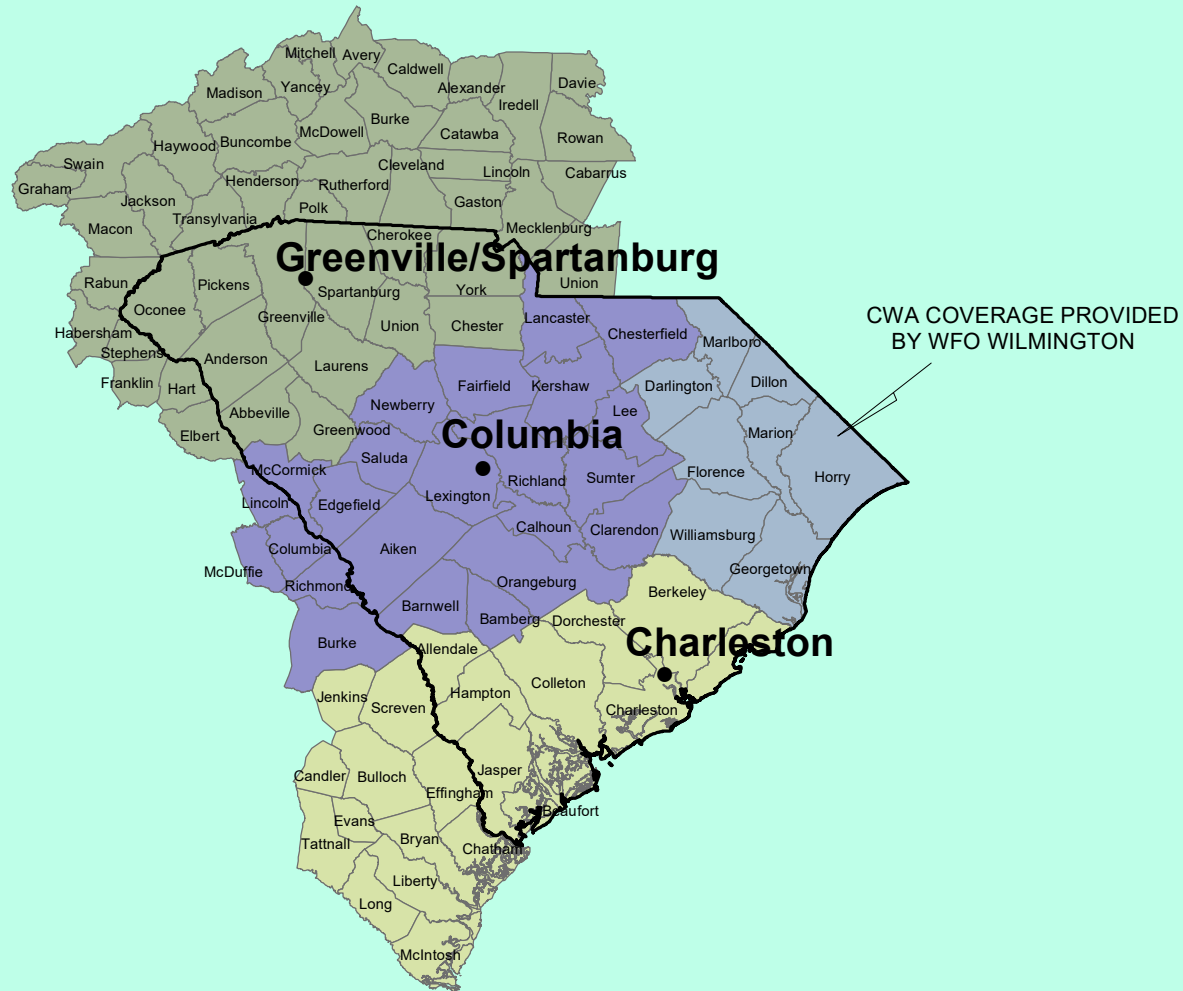

SOUTH CAROLINA

COUNTY WARNING FORECAST AREAS

● WEATHER FORECAST OFFICE

NATIONAL WEATHER SERVICE
EASTERN REGION

MARCH 2024
IDP GIS