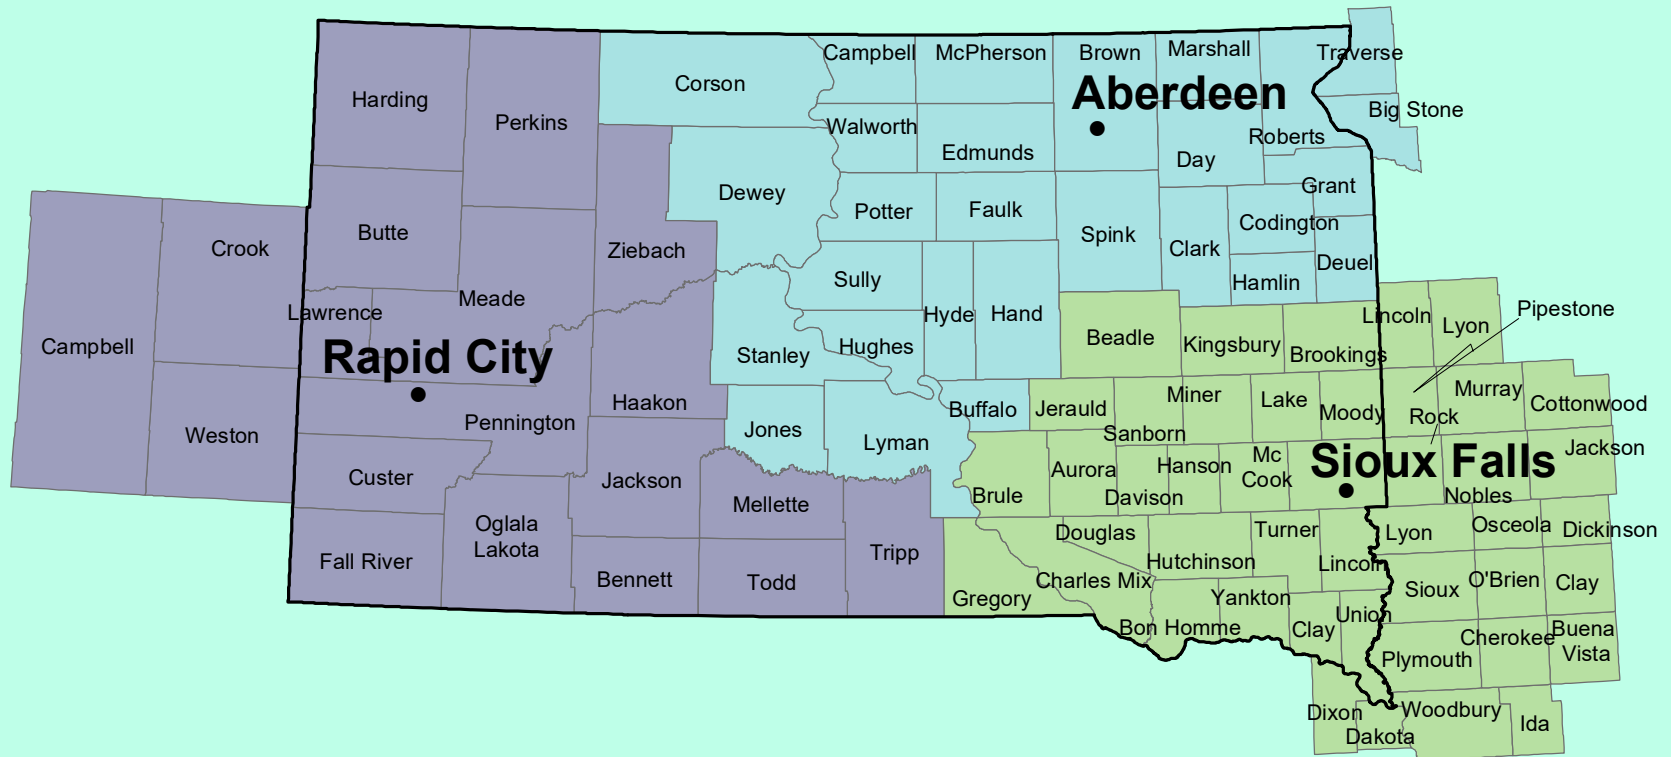

SOUTH DAKOTA

COUNTY WARNING FORECAST AREAS

● WEATHER FORECAST OFFICE

NATIONAL WEATHER SERVICE
CENTRAL REGION

MARCH 2024
IDP GIS