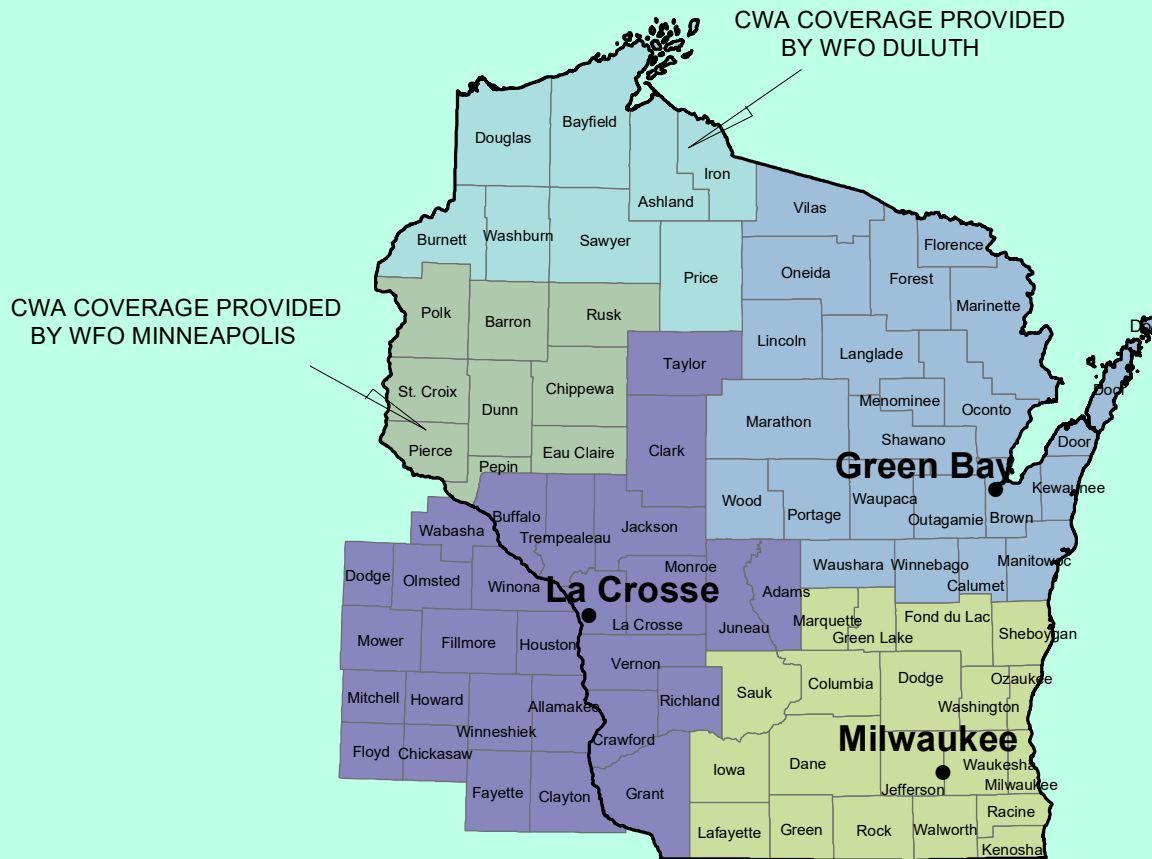

# WISCONSIN

## COUNTY WARNING FORECAST AREAS

● WEATHER FORECAST OFFICE

NATIONAL WEATHER SERVICE  
CENTRAL REGION

MARCH 2024  
IDP GIS