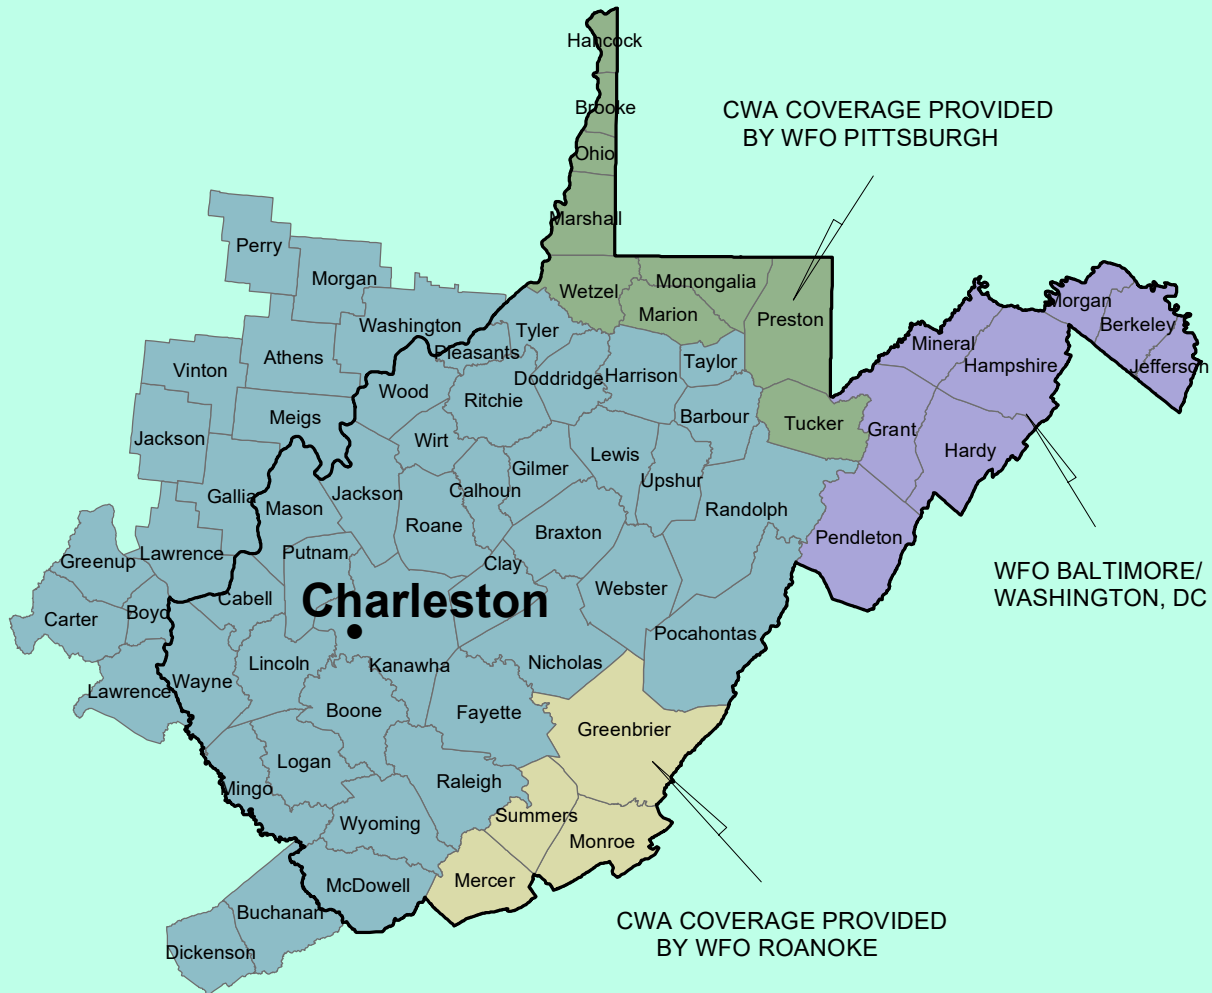

# WEST VIRGINIA

## COUNTY WARNING FORECAST AREAS

MARCH 2024  
IDP GIS

### EASTERN REGION