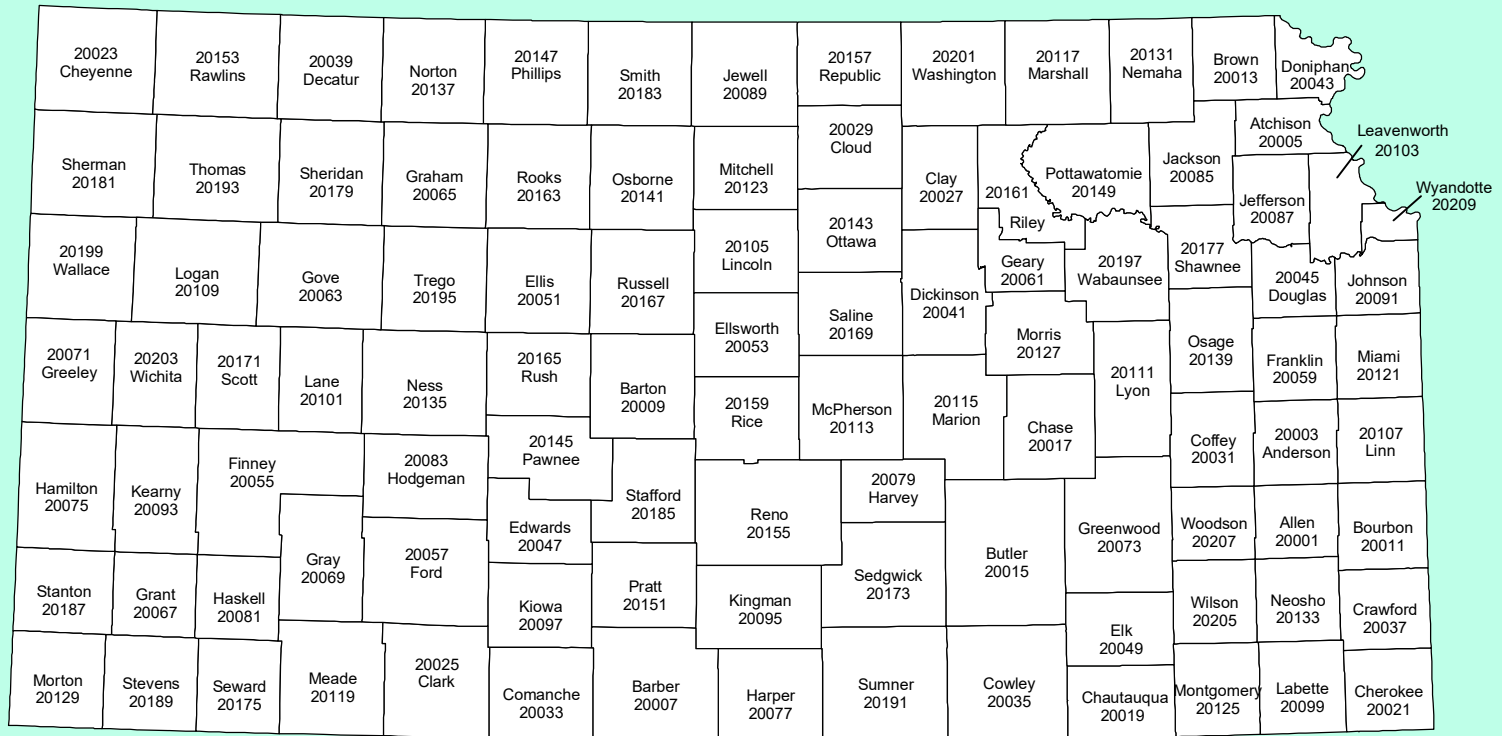

KANSAS

COUNTIES and FIPS CODES

**NATIONAL WEATHER SERVICE
CENTRAL REGION**