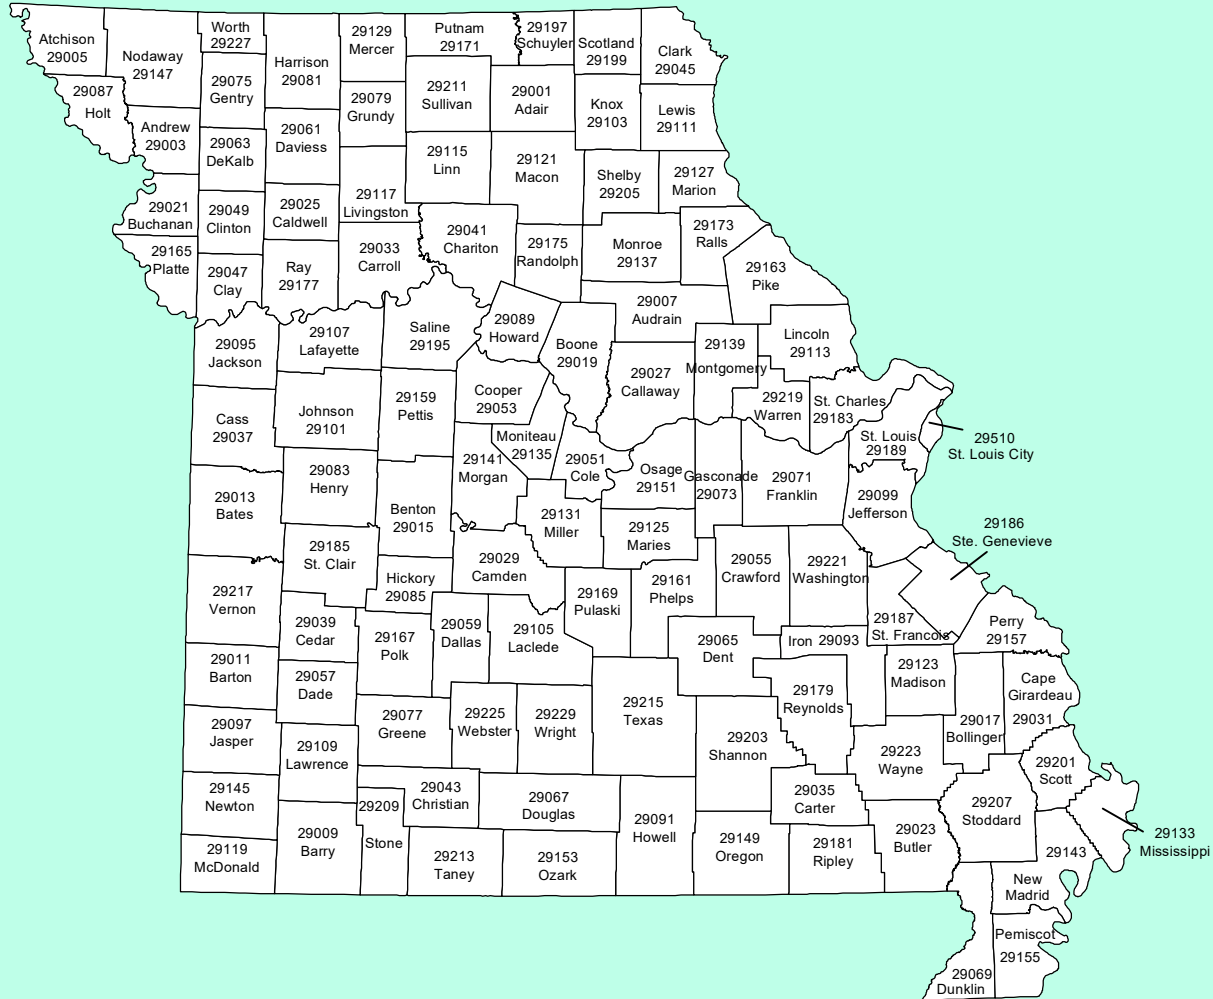

MISSOURI

COUNTIES and FIPS CODES

NATIONAL WEATHER SERVICE
CENTRAL REGION