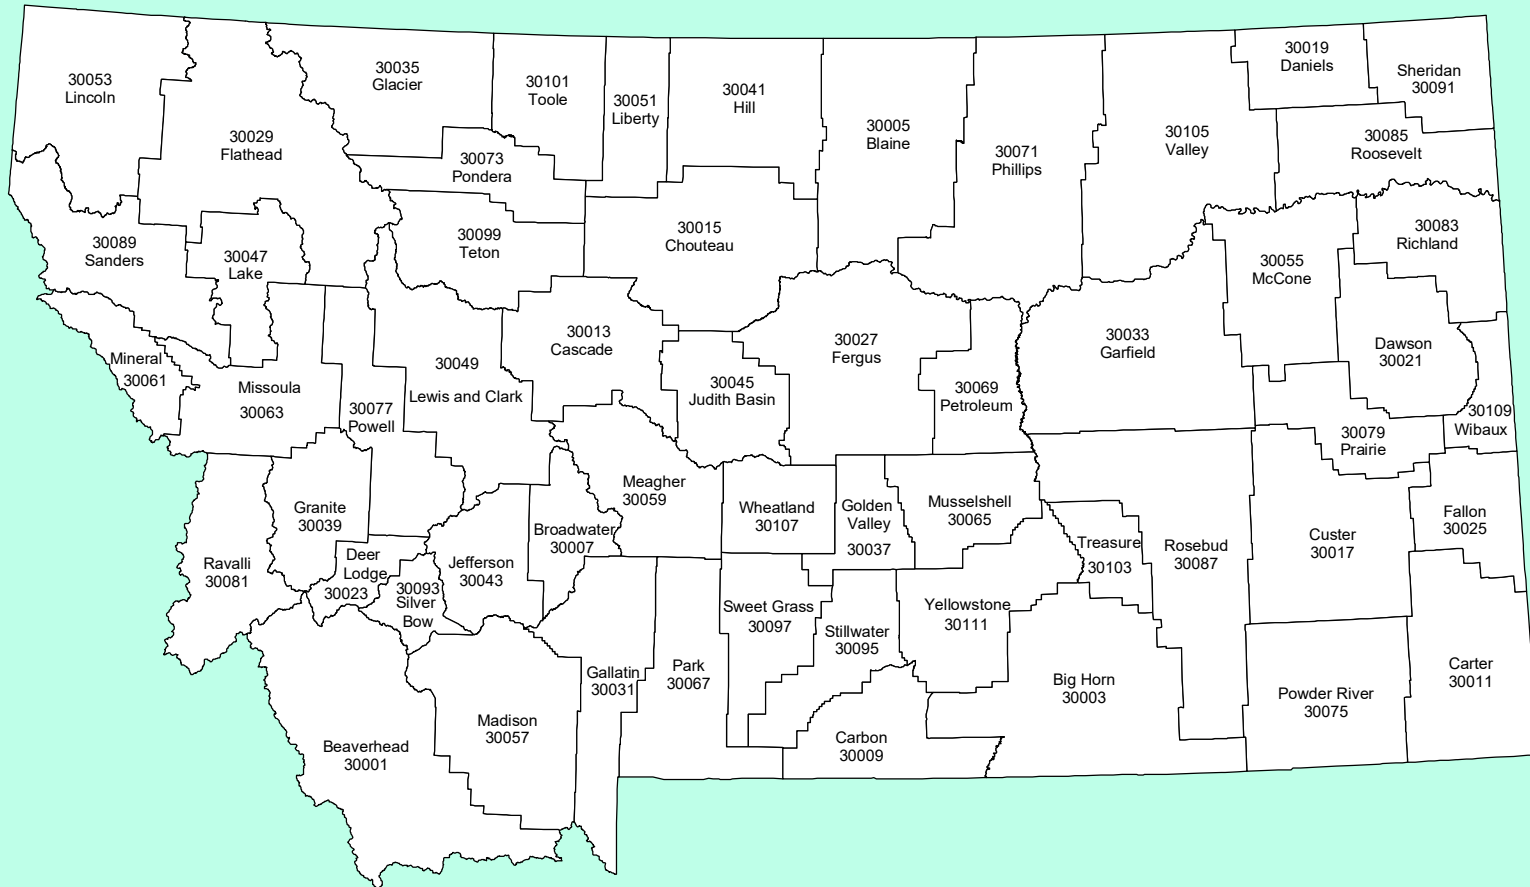

MONTANA

COUNTIES and FIPS CODES

NATIONAL WEATHER SERVICE
WESTERN REGION