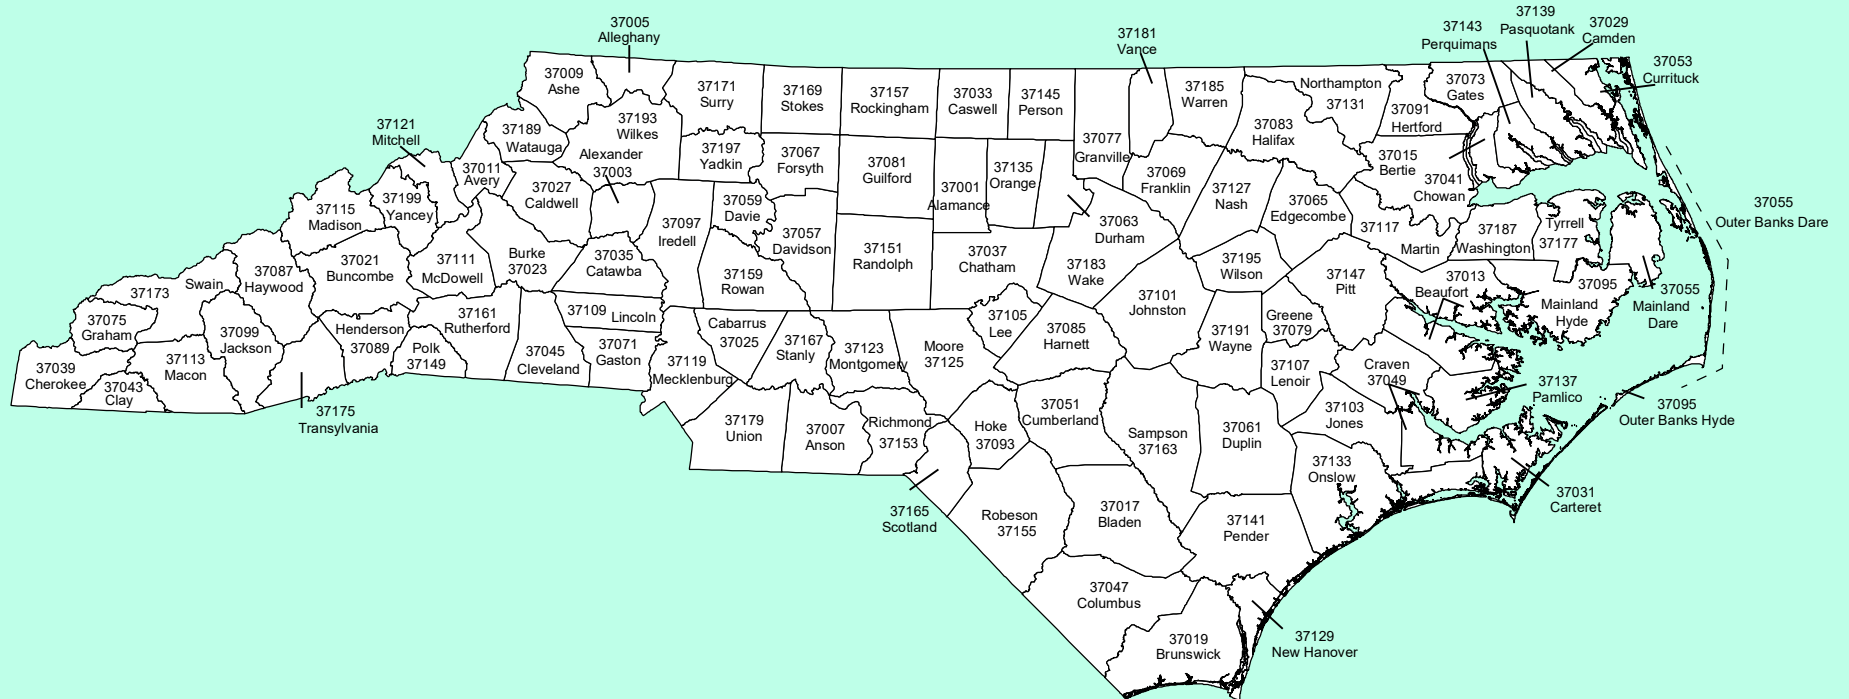

# NORTH CAROLINA COUNTIES and FIPS CODES

**NATIONAL WEATHER SERVICE  
EASTERN REGION**