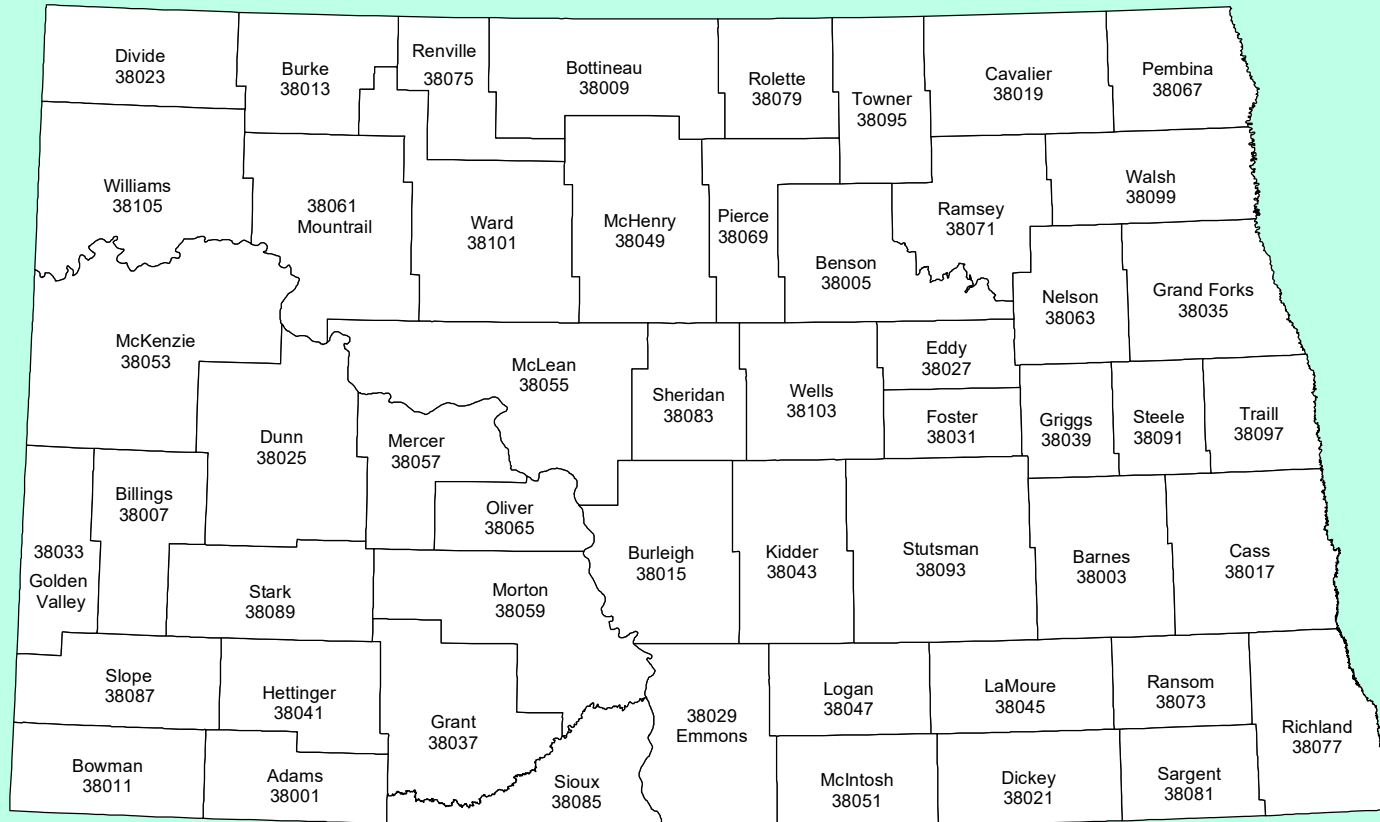

NORTH DAKOTA

COUNTIES and FIPS CODES

NATIONAL WEATHER SERVICE
CENTRAL REGION