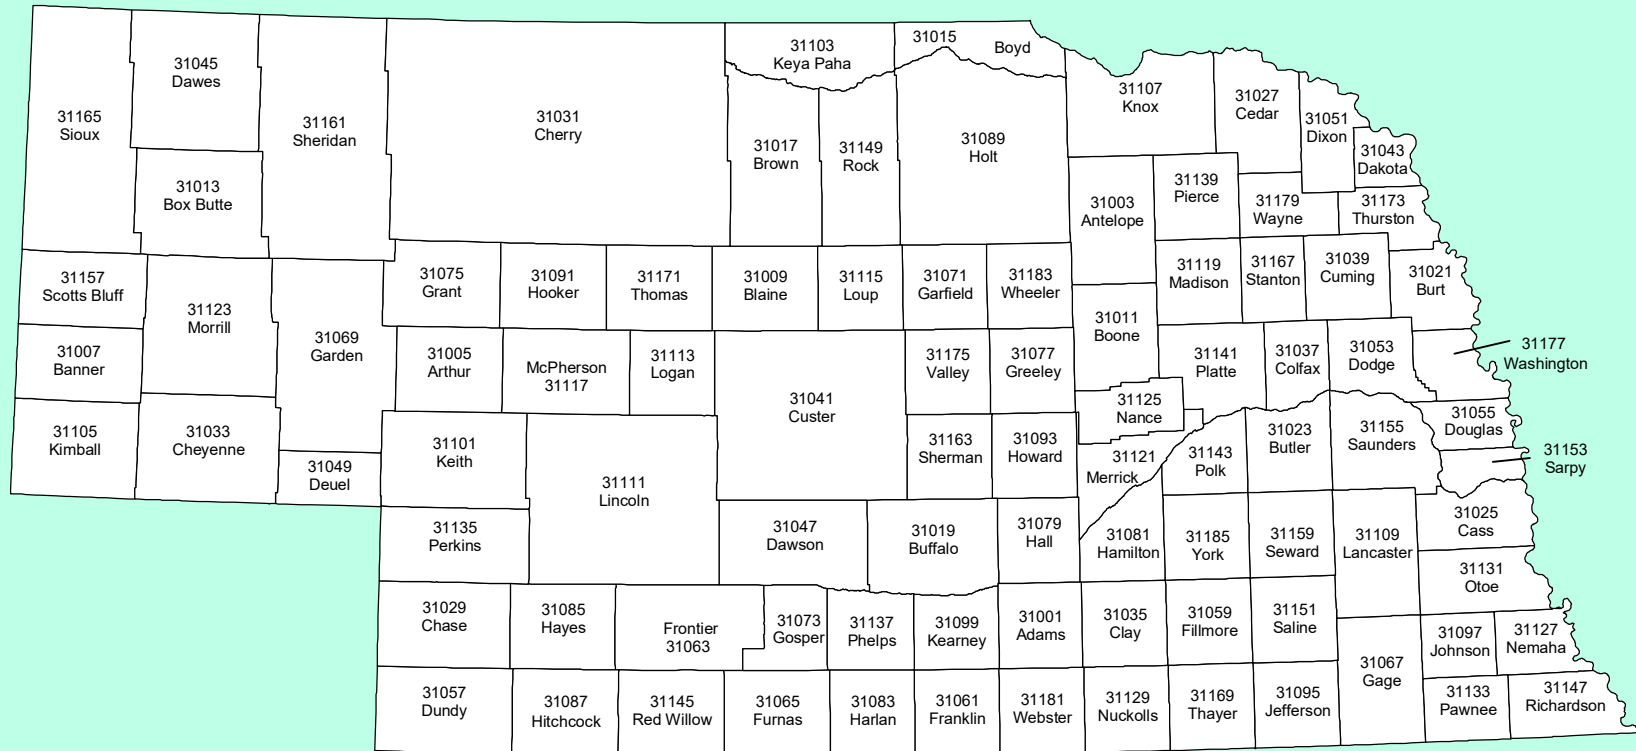

NEBRASKA

COUNTIES and FIPS CODES

NATIONAL WEATHER SERVICE

CENTRAL REGION