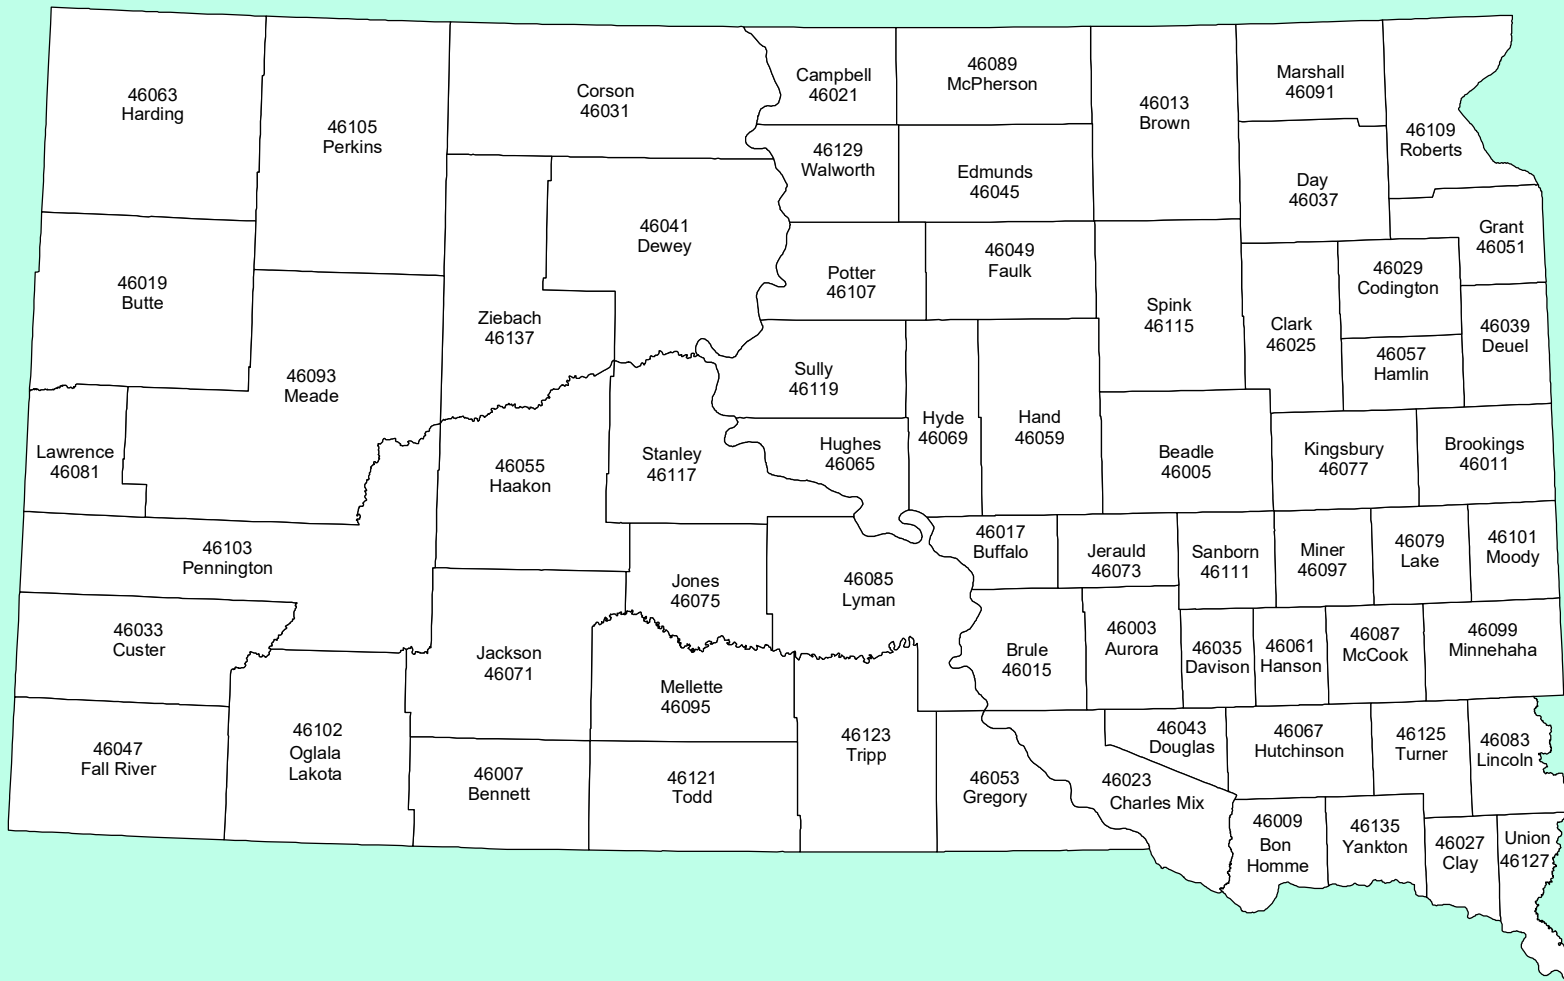

SOUTH DAKOTA

COUNTIES and FIPS CODES

NATIONAL WEATHER SERVICE
CENTRAL REGION