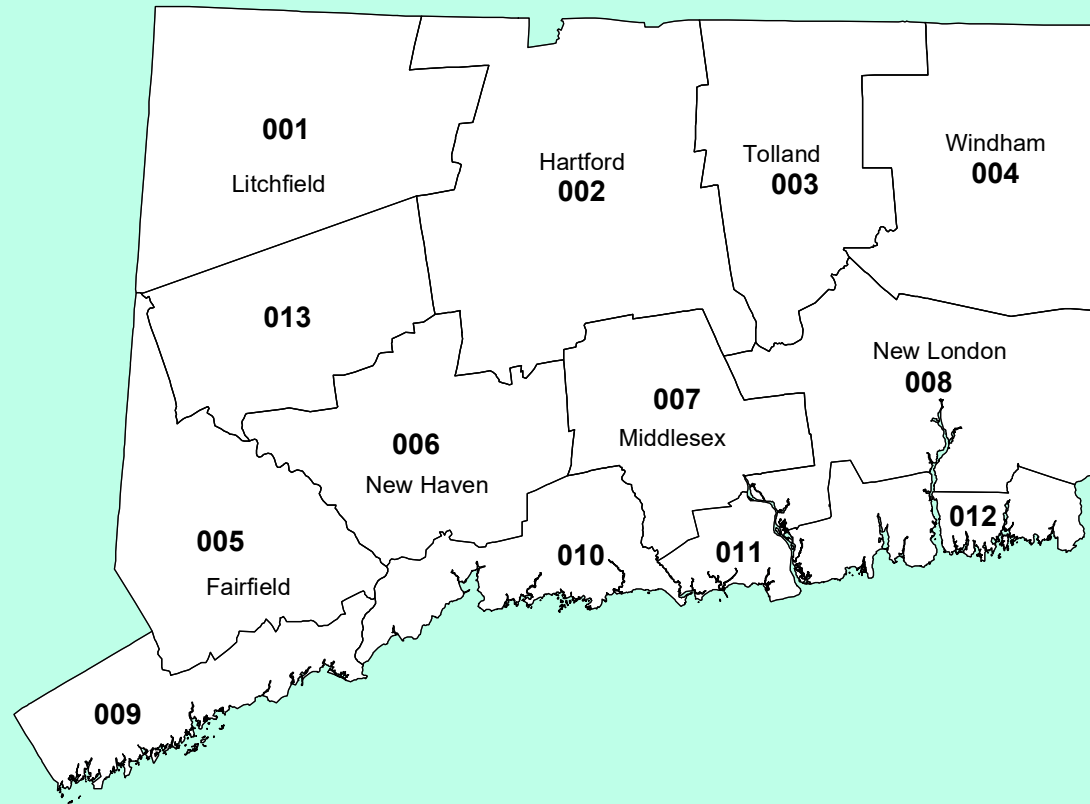

CONNECTICUT

PUBLIC FORECAST ZONE BOUNDARIES

NATIONAL WEATHER SERVICE
EASTERN REGION

-  County Boundary
-  Forecast Zone Boundary