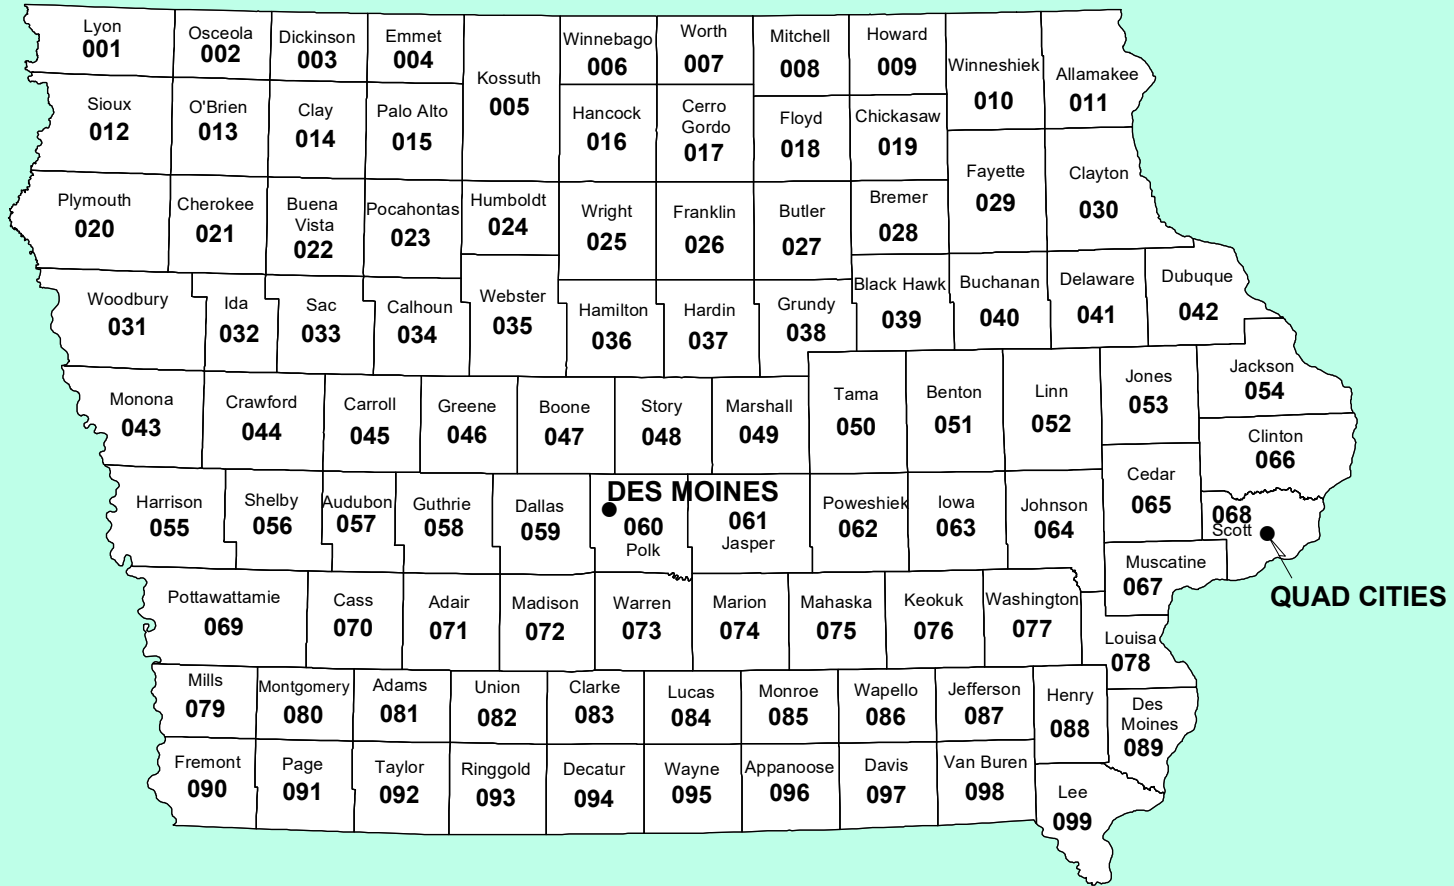

# IOWA

## PUBLIC FORECAST ZONE BOUNDARIES

**NATIONAL WEATHER SERVICE  
CENTRAL REGION**

- Weather Forecast Office
- ▭ County Boundary
- ▭ Forecast Zone Boundary