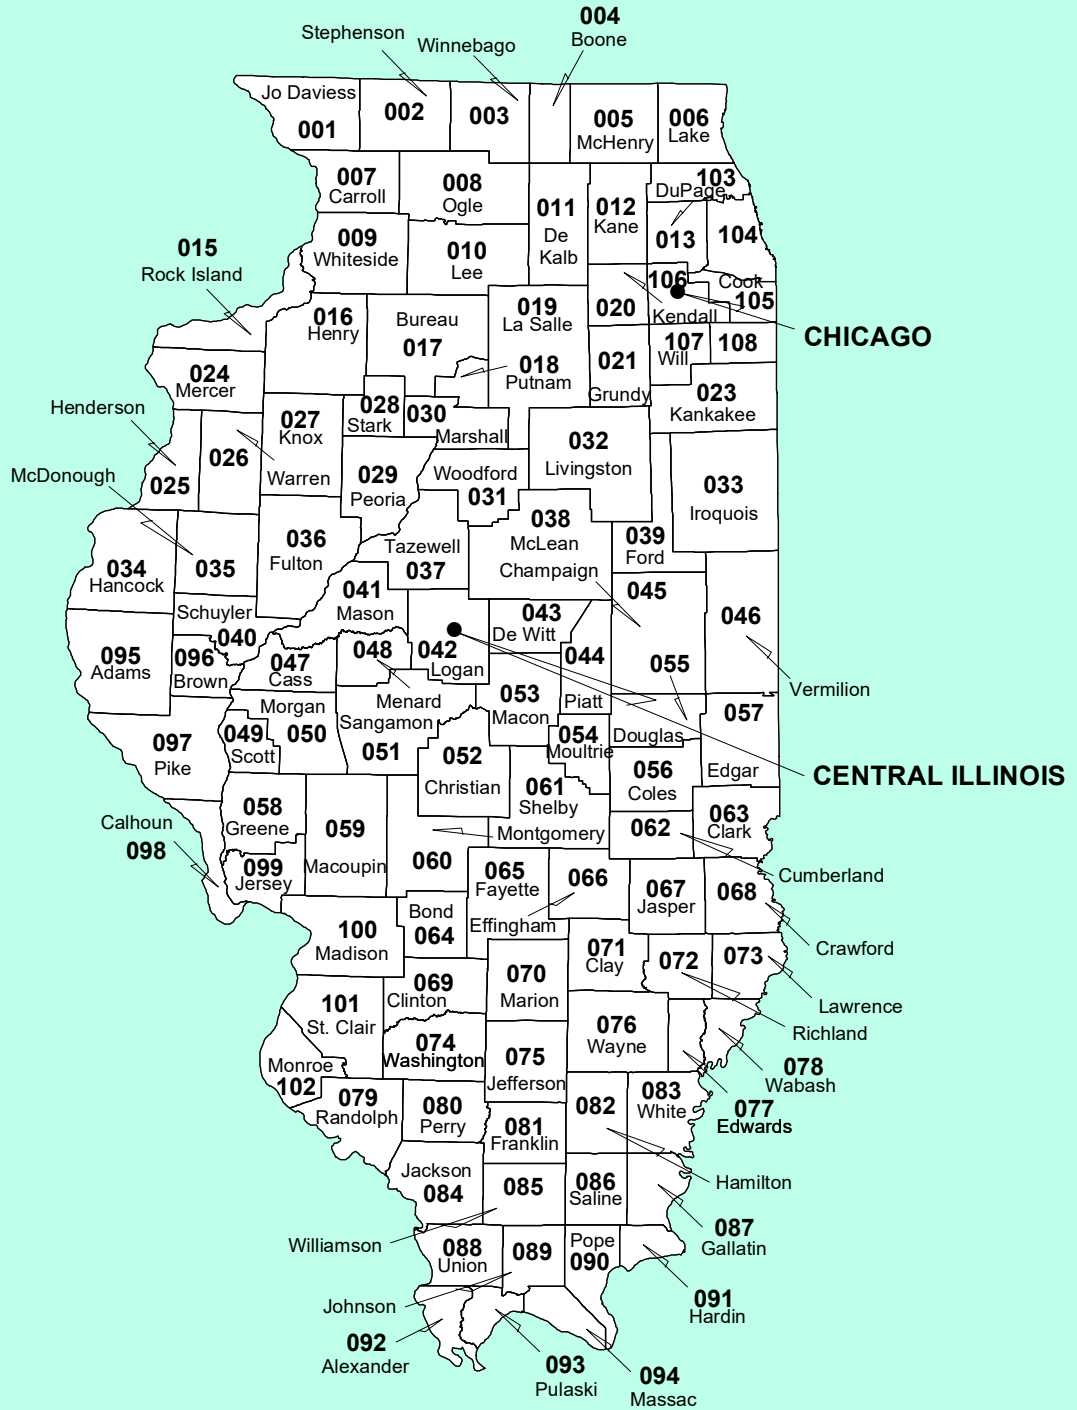

ILLINOIS

PUBLIC FORECAST ZONE BOUNDARIES

NATIONAL WEATHER SERVICE CENTRAL REGION

- Weather Forecast Office
- County Boundary
- Forecast Zone Boundary