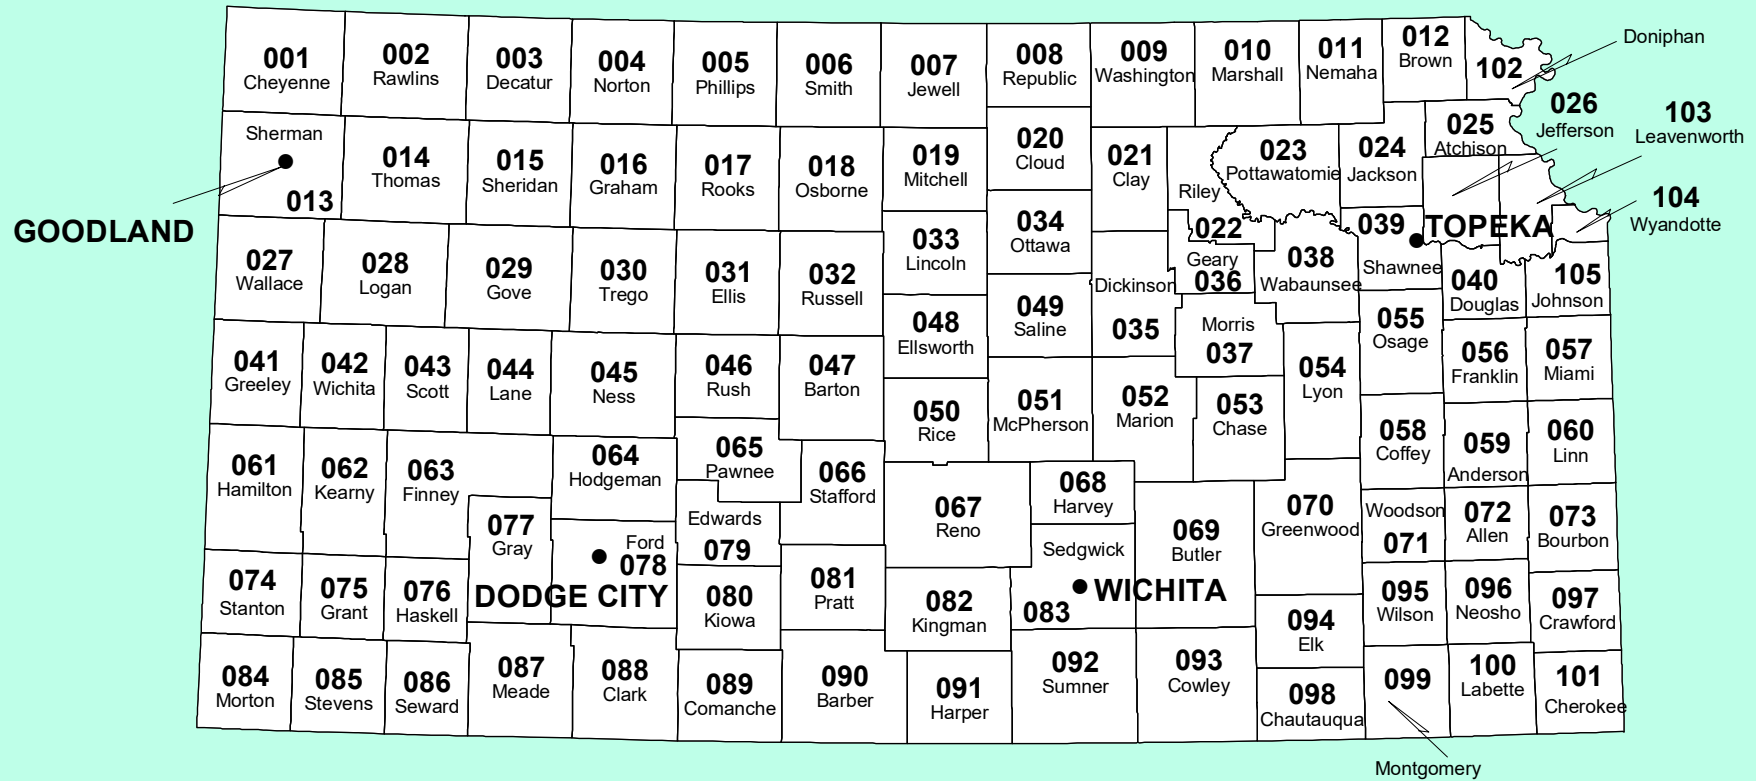

KANSAS

PUBLIC FORECAST ZONE BOUNDARIES

NATIONAL WEATHER SERVICE CENTRAL REGION

- Weather Forecast Office
- County Boundary
- ▭ Forecast Zone Boundary