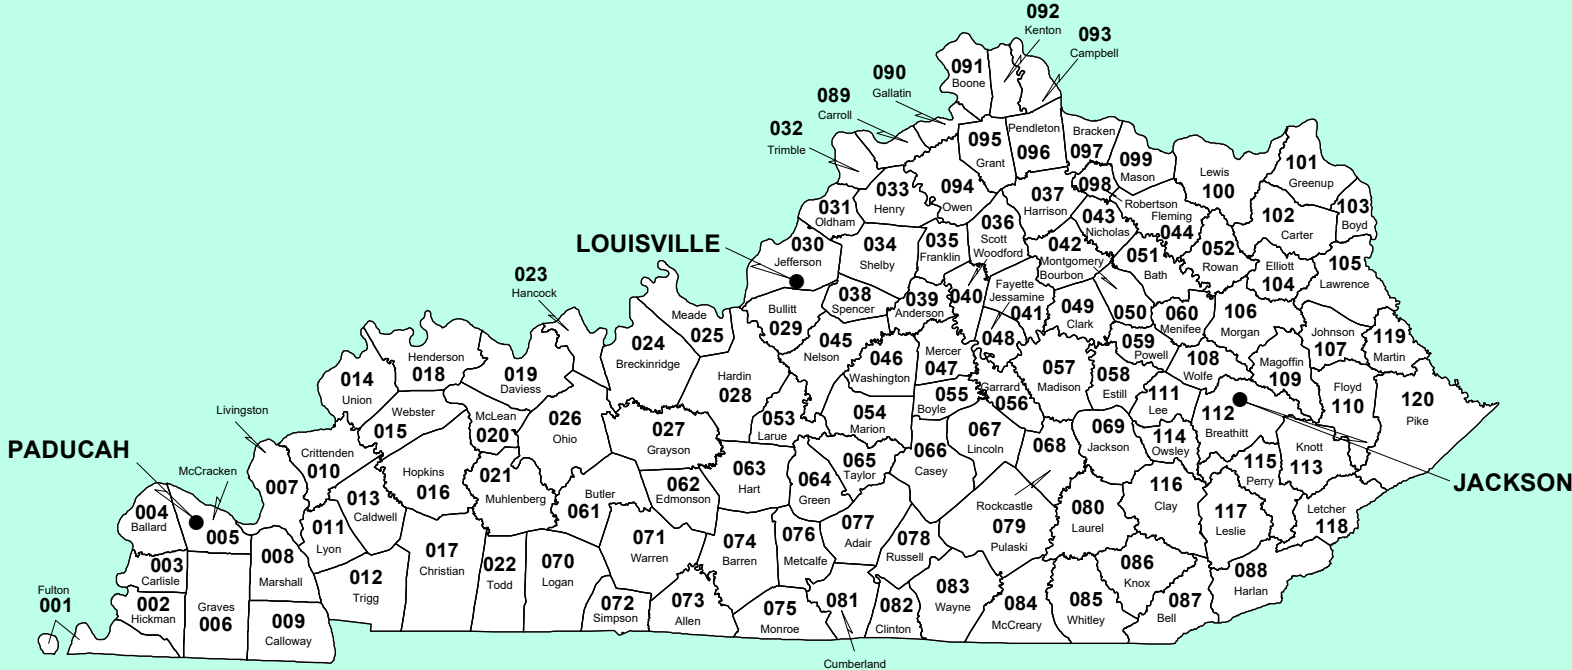

KENTUCKY

PUBLIC FORECAST ZONE BOUNDARIES

NATIONAL WEATHER SERVICE CENTRAL REGION

- Weather Forecast Office
- County Boundary
- Forecast Zone Boundary