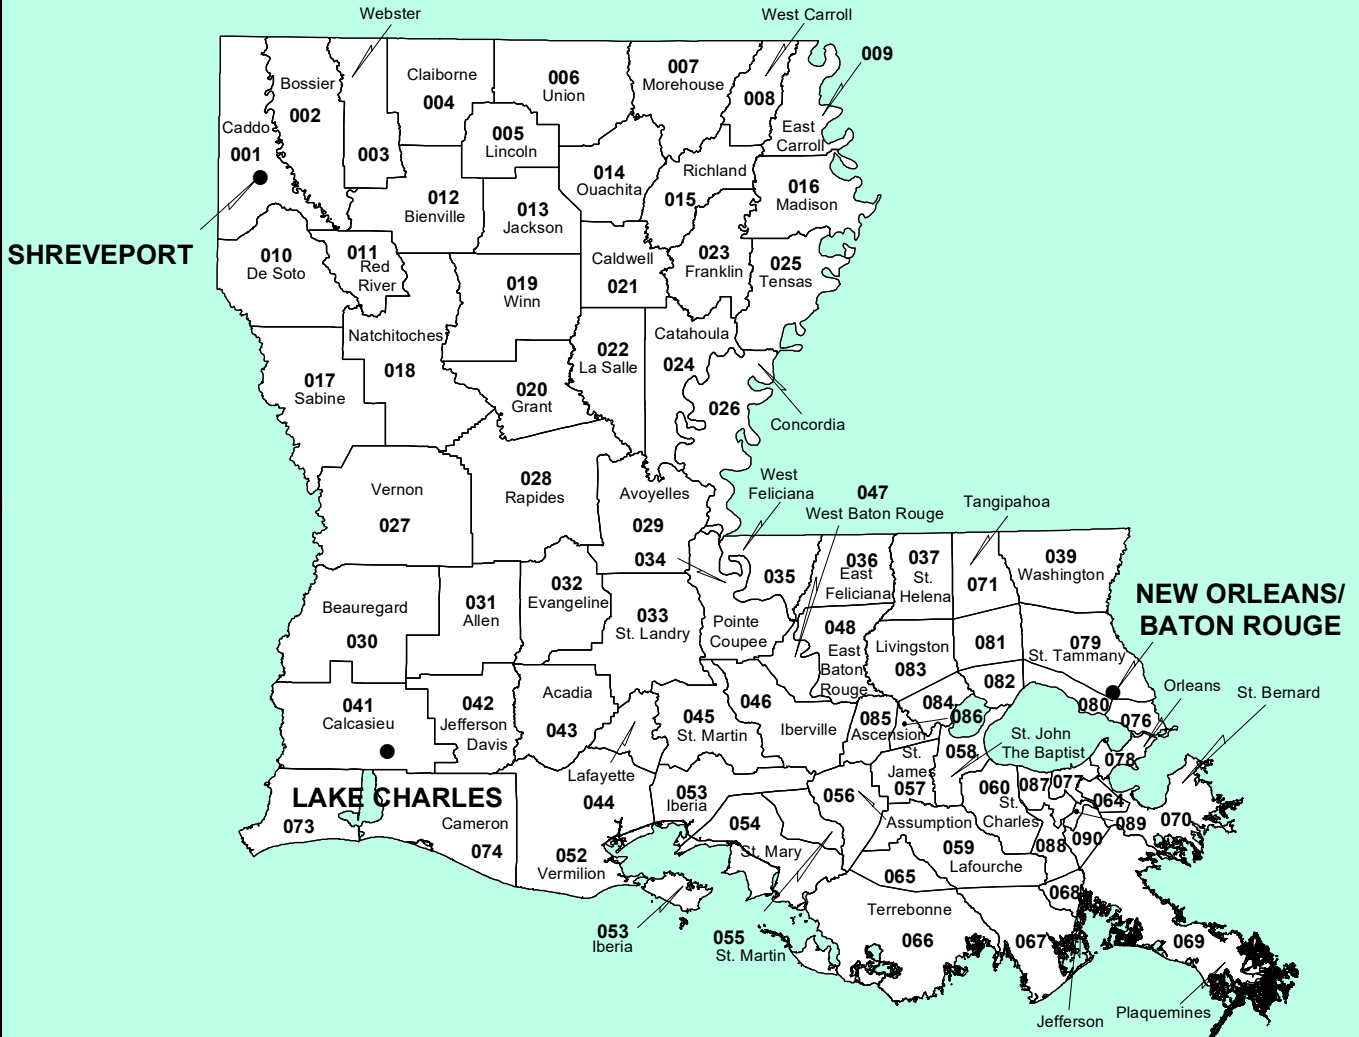

LOUISIANA

PUBLIC FORECAST ZONE BOUNDARIES

NATIONAL WEATHER SERVICE SOUTHERN REGION

- Weather Forecast Office
- County Boundary
- Forecast Zone Boundary