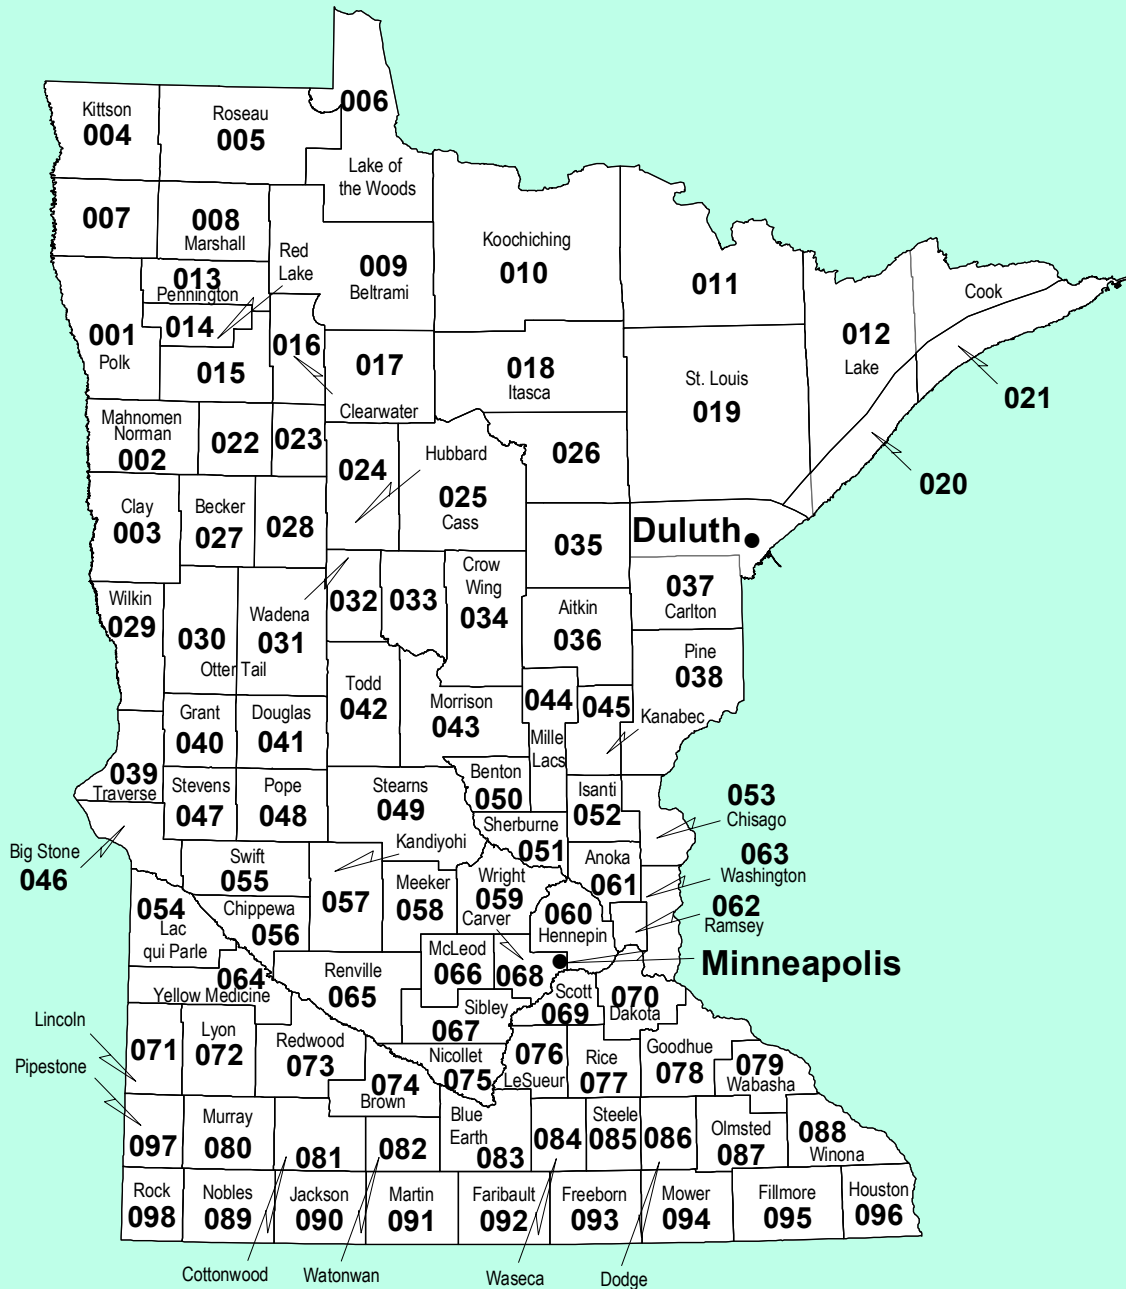

MINNESOTA

PUBLIC FORECAST ZONE BOUNDARIES

NATIONAL WEATHER SERVICE CENTRAL REGION

- Weather Forecast Office
- County Boundary
- Forecast Zone Boundary