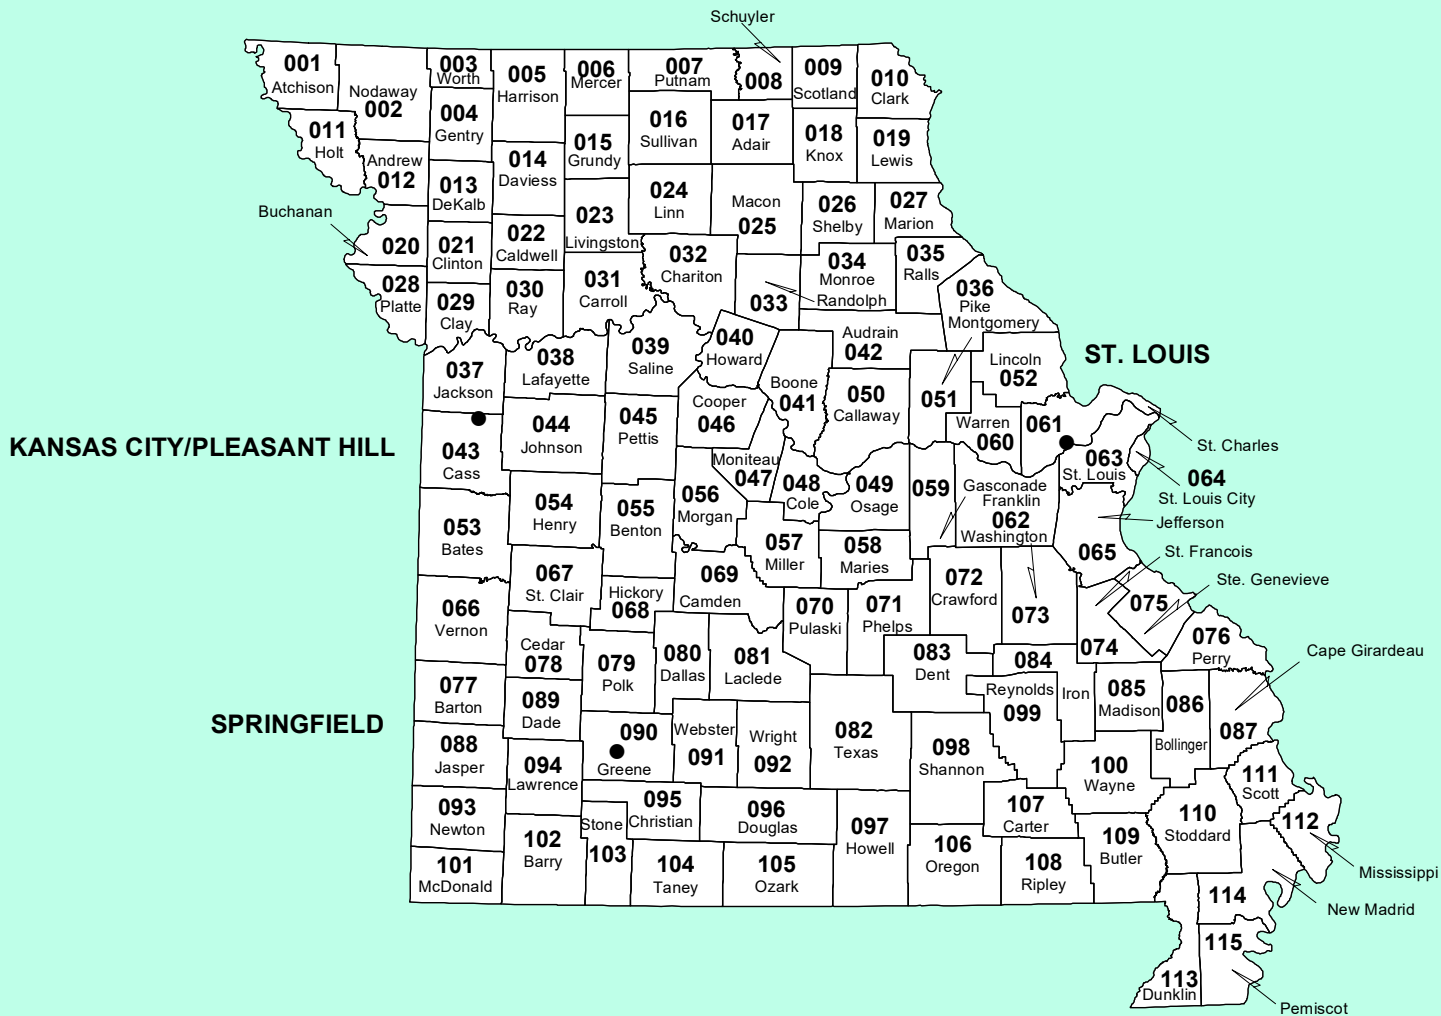

MISSOURI NWR COVERAGE

NATIONAL WEATHER SERVICE CENTRAL REGION

- Congressional Boundary
- Area of Coverage
- Not Covered