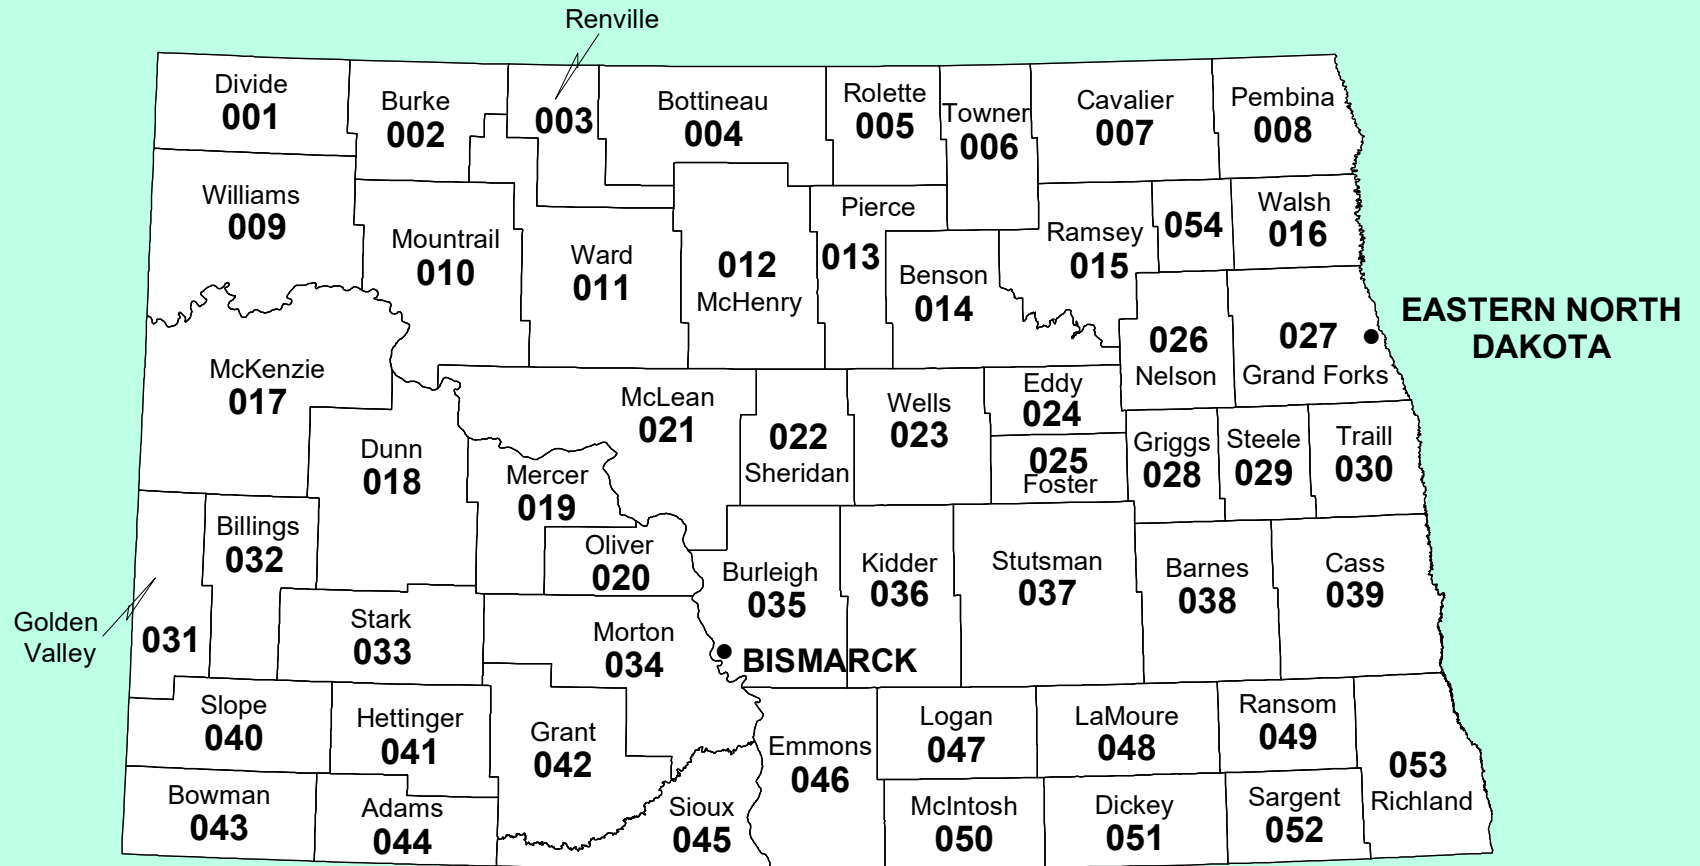

NORTH DAKOTA

PUBLIC FORECAST ZONE BOUNDARIES

NATIONAL WEATHER SERVICE CENTRAL REGION

- Weather Forecast Office
- County Boundary
- ▭ Forecast Zone Boundary