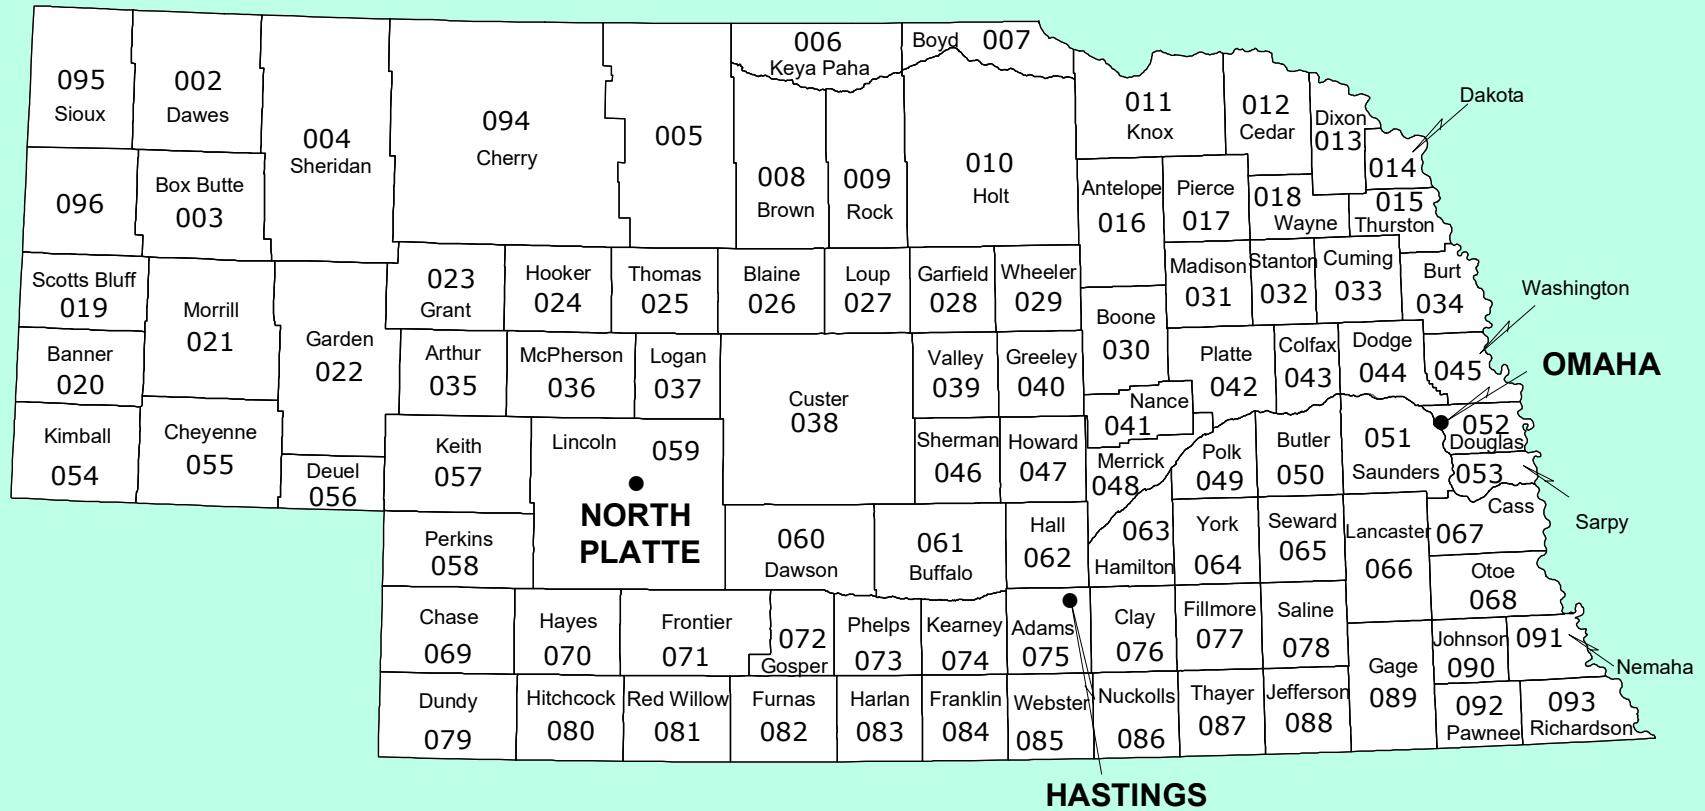

NEBRASKA

PUBLIC FORECAST ZONE BOUNDARIES

**NATIONAL WEATHER SERVICE
CENTRAL REGION**

- Weather Forecast Office
- County Boundary
- ▭ Forecast Zone Boundary