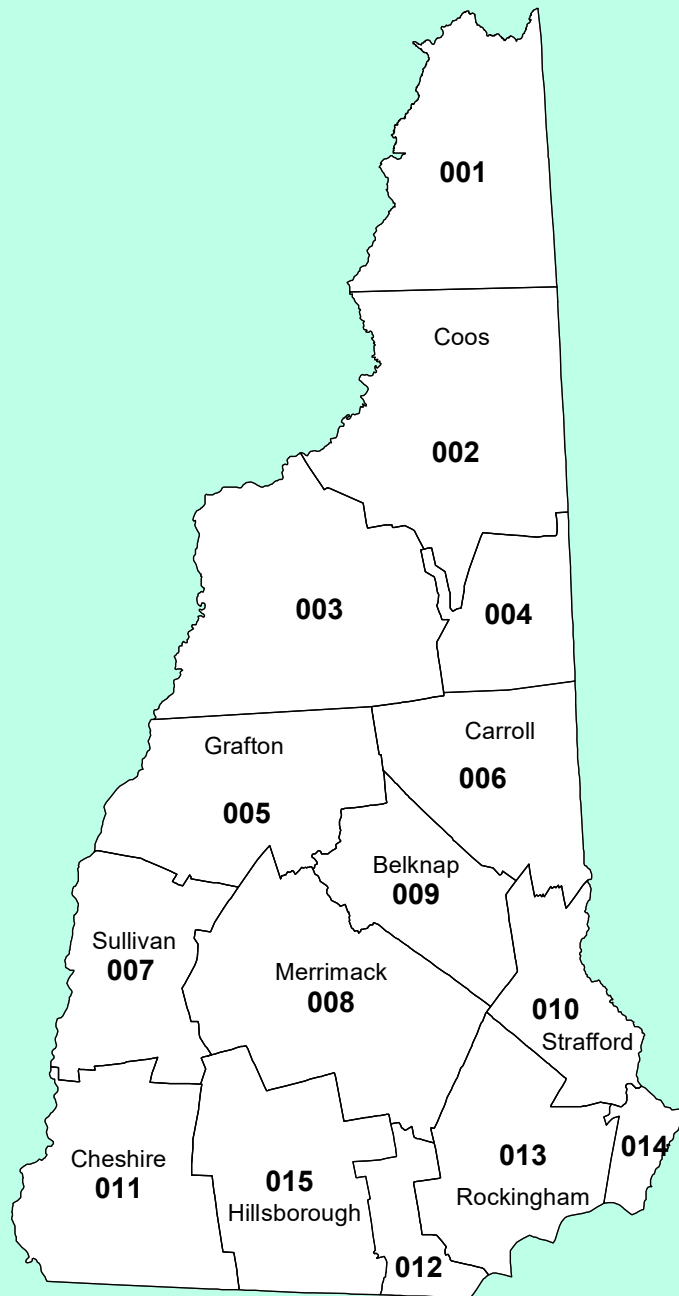

NEW HAMPSHIRE PUBLIC FORECAST ZONE BOUNDARIES

**NATIONAL WEATHER SERVICE
EASTERN REGION**

-  County Boundary
-  Forecast Zone Boundary