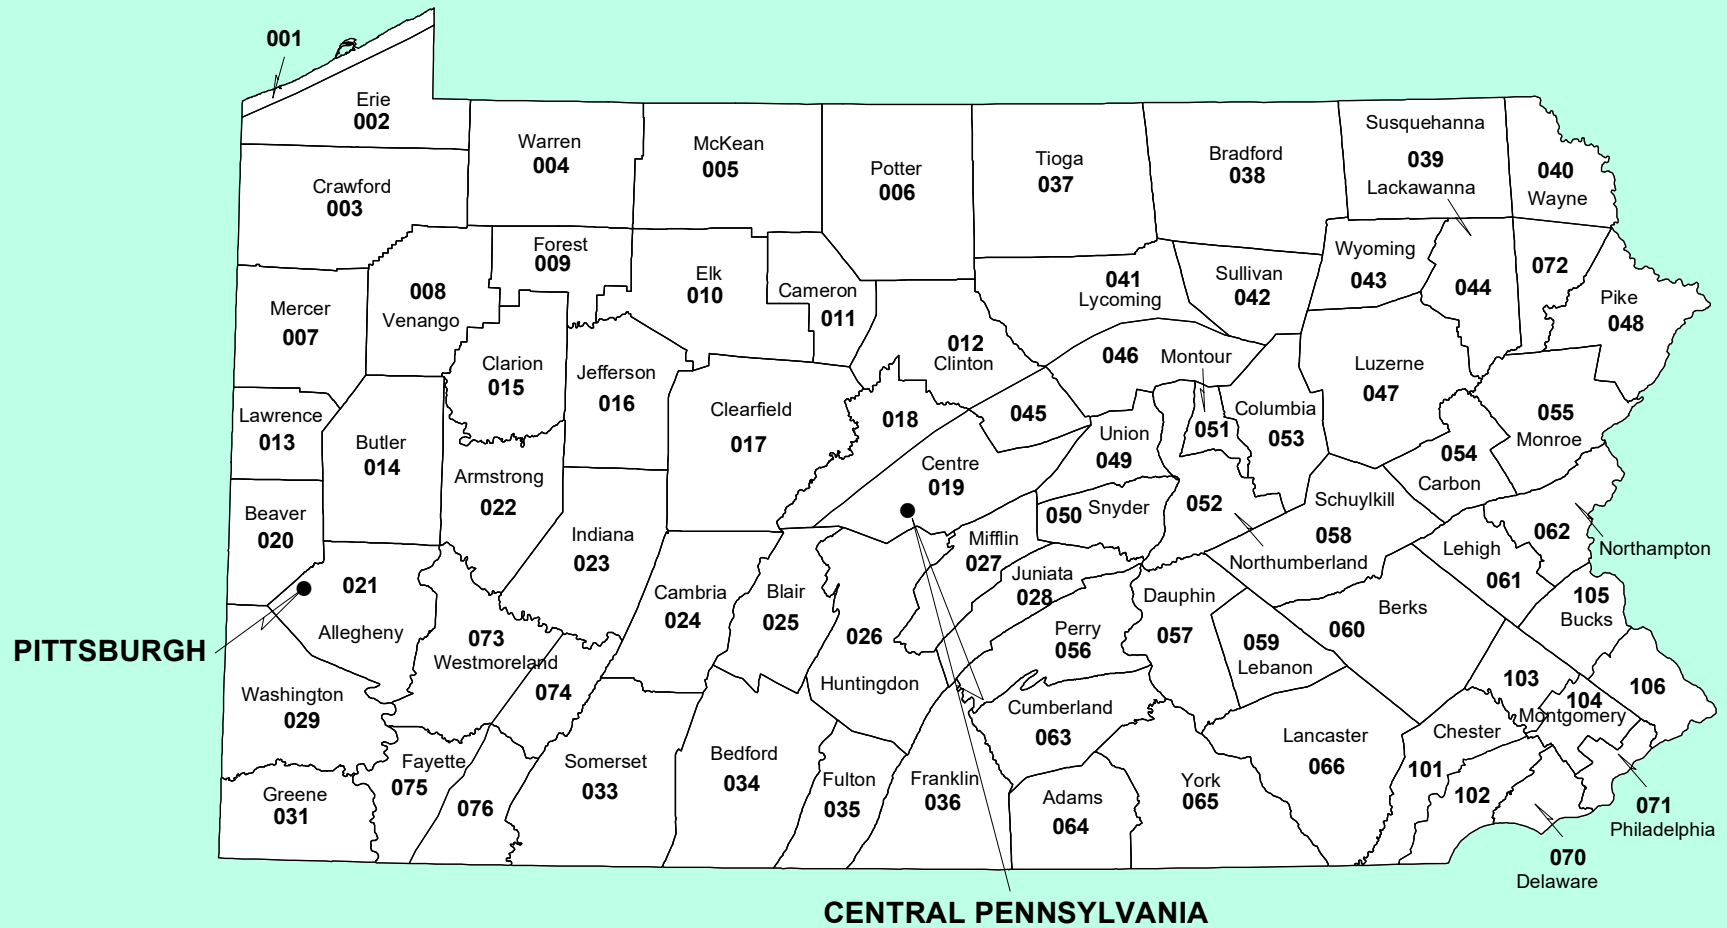

PENNSYLVANIA

PUBLIC FORECAST ZONE BOUNDARIES

NATIONAL WEATHER SERVICE EASTERN REGION

SEPTEMBER 2022
IDP GIS

- Weather Forecast Office
- County Boundary
- Forecast Zone Boundary