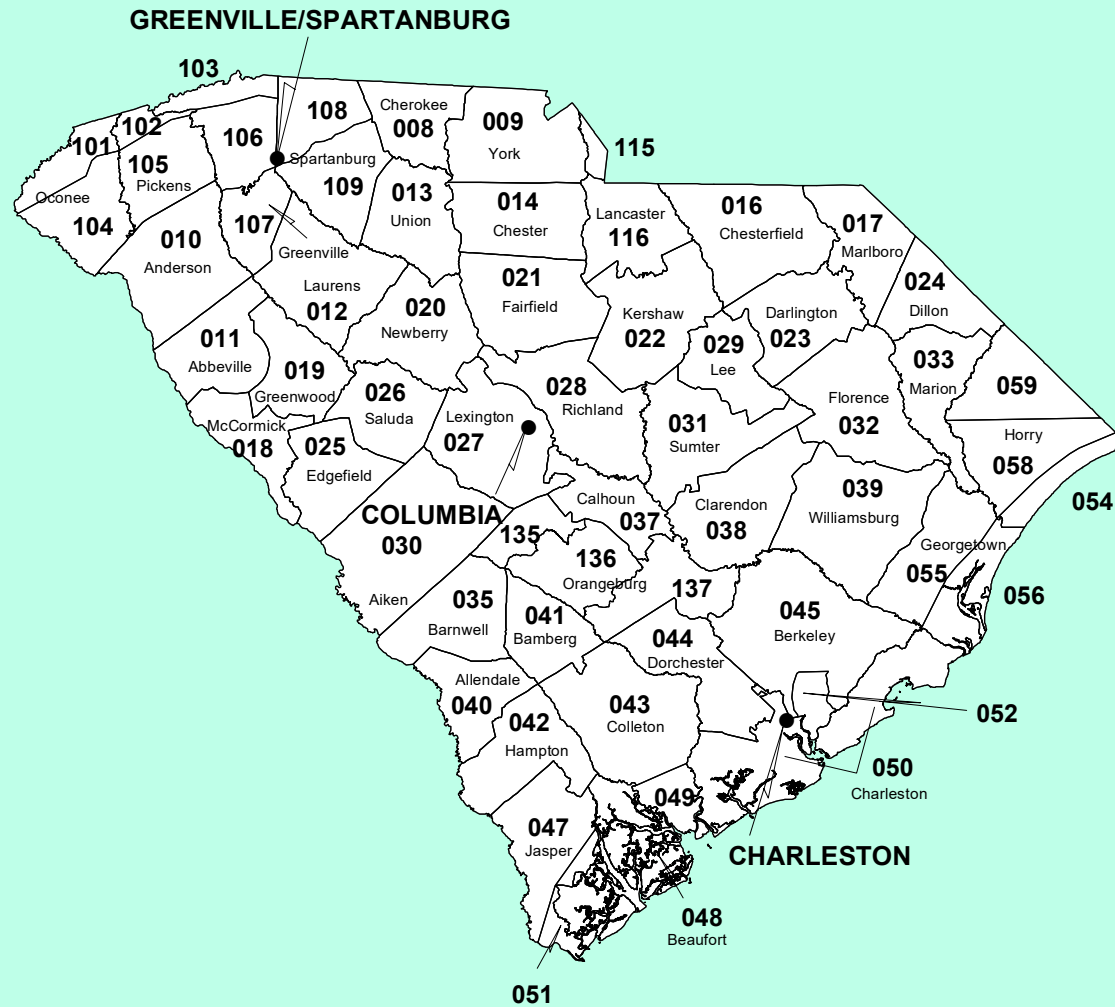

SOUTH CAROLINA PUBLIC FORECAST ZONE BOUNDARIES

**NATIONAL WEATHER SERVICE
EASTERN REGION**

- Weather Forecast Office
- County Boundary
- Forecast Zone Boundary