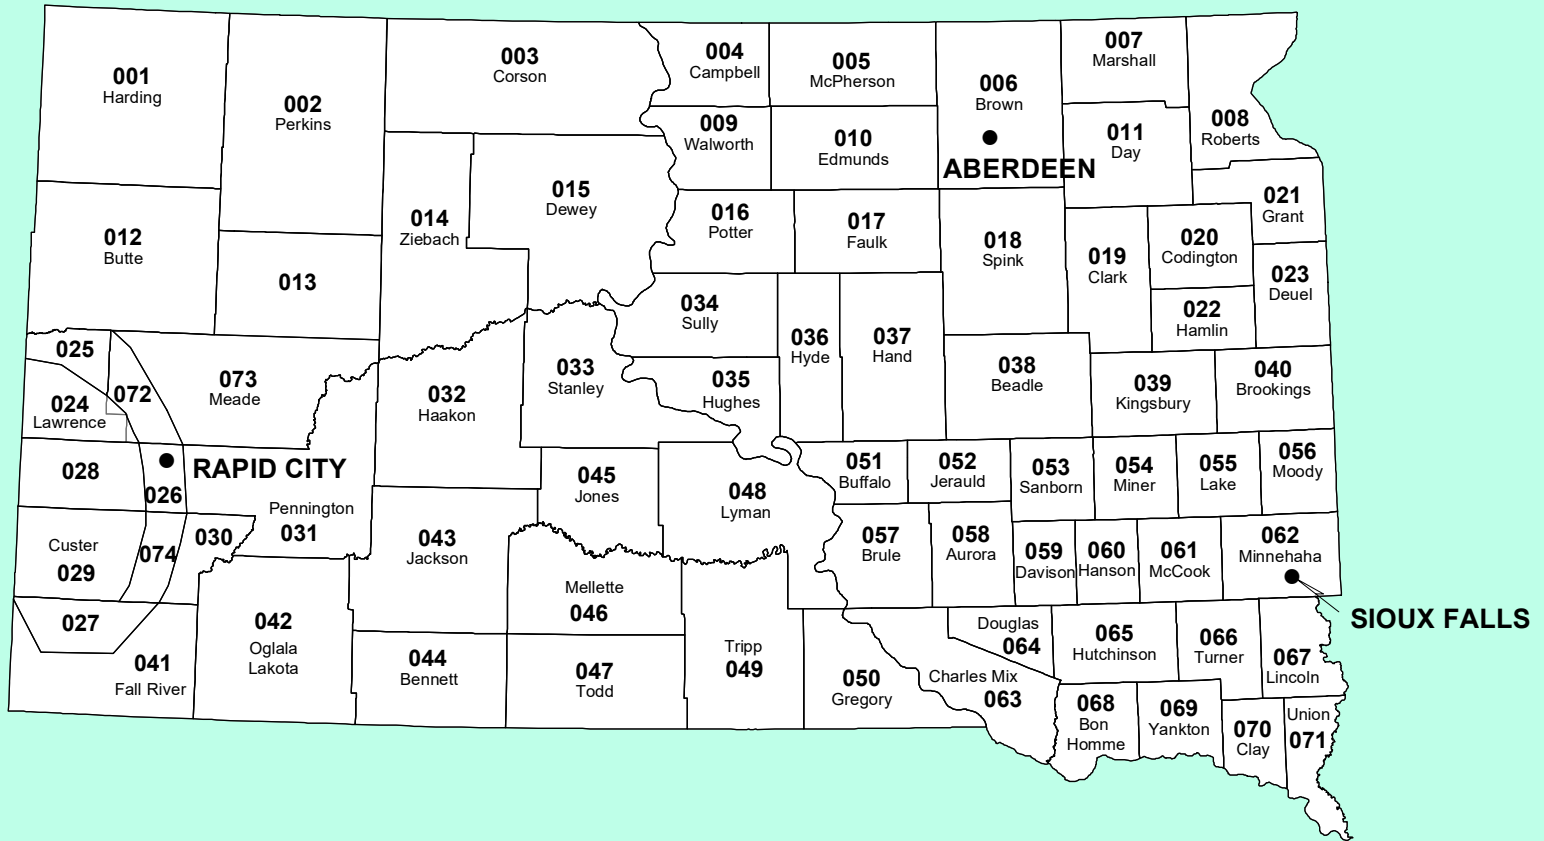

SOUTH DAKOTA

PUBLIC FORECAST ZONE BOUNDARIES

NATIONAL WEATHER SERVICE
CENTRAL REGION

- Weather Forecast Office
- County Boundary
- ▭ Forecast Zone Boundary