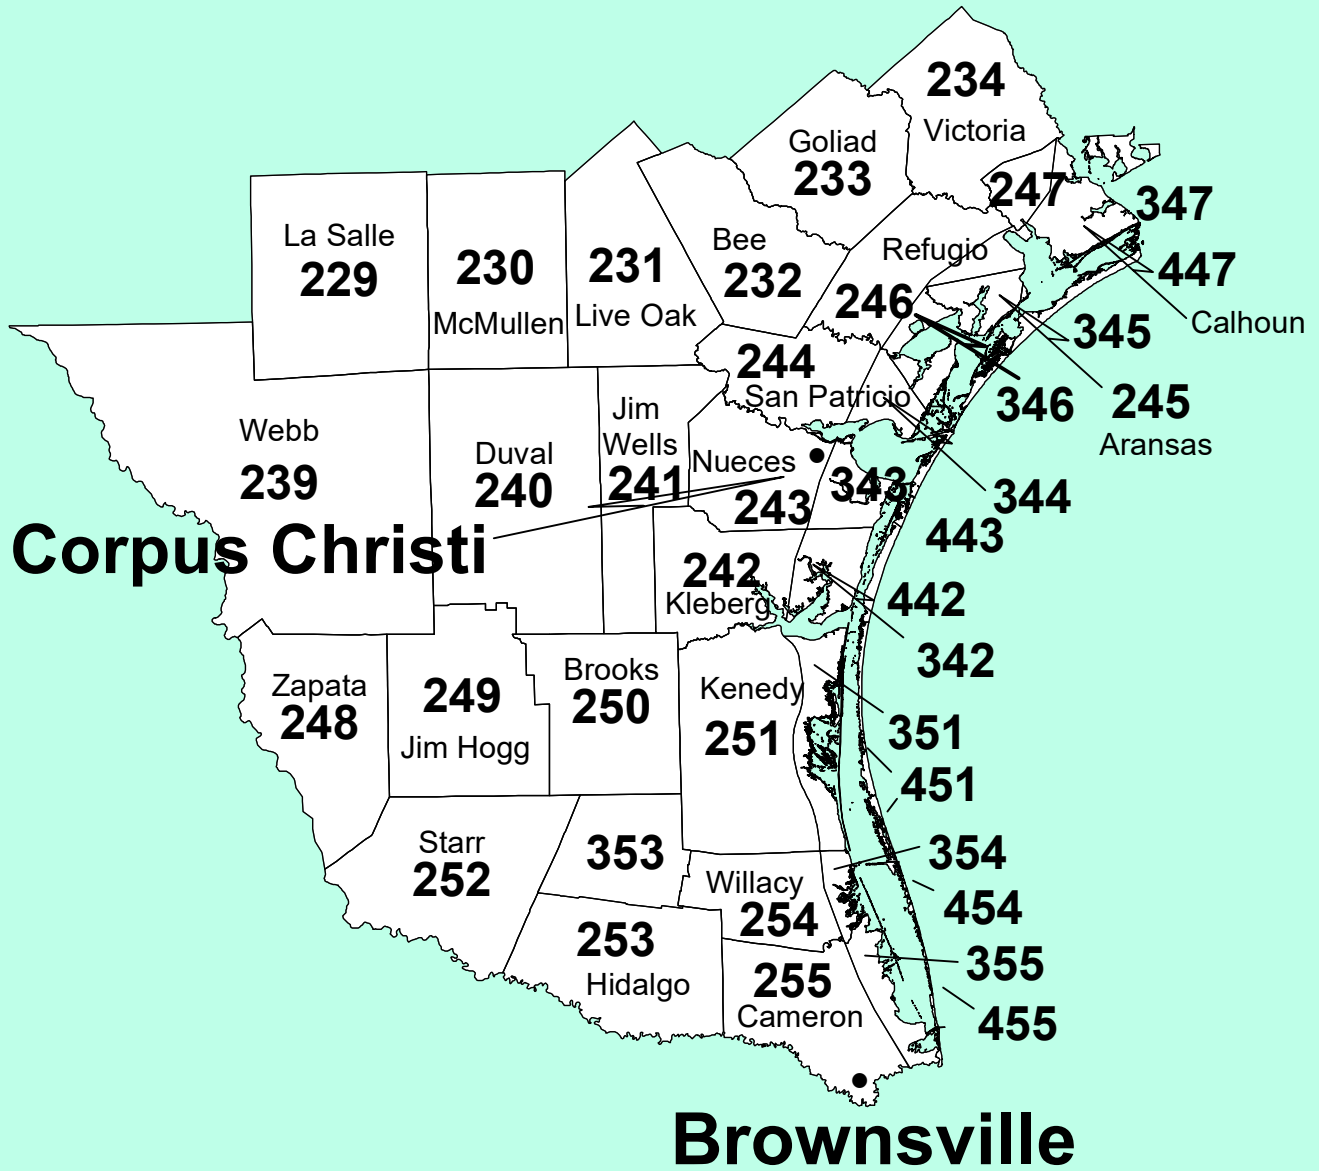

SOUTHERN TEXAS PUBLIC FORECAST ZONE BOUNDARIES

**NATIONAL WEATHER SERVICE
SOUTHERN REGION**

- Weather Forecast Office
- County Boundary
- Forecast Zone Boundary