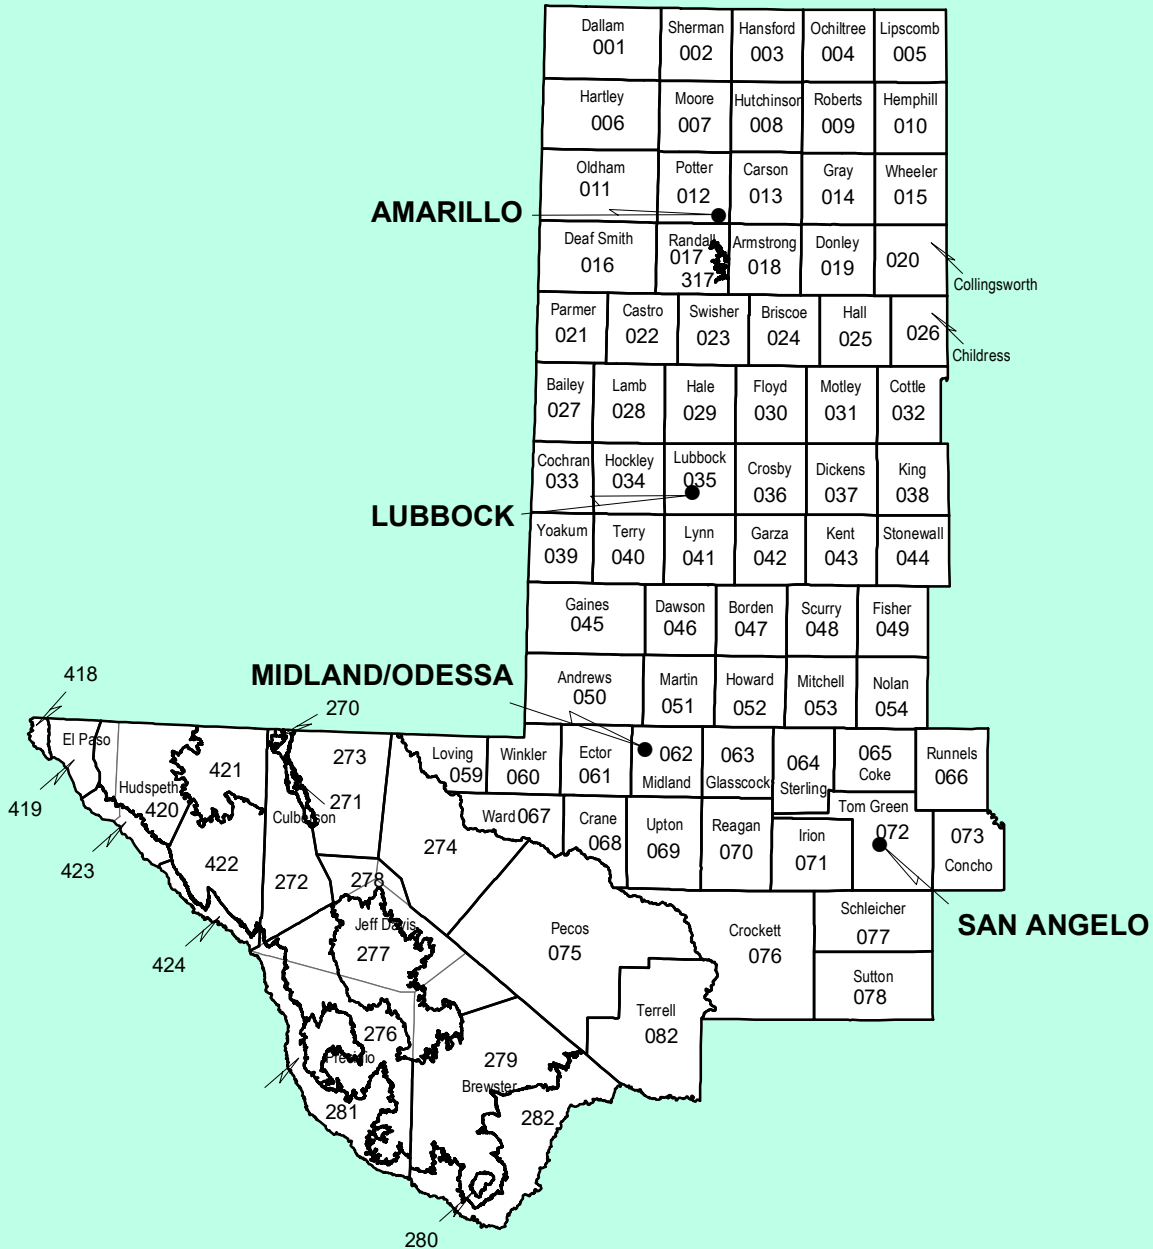

WESTERN TEXAS PUBLIC FORECAST ZONE BOUNDARIES

**NATIONAL WEATHER SERVICE
SOUTHERN REGION**

- Weather Forecast Office
- ▭ County Boundary
- ▭ Forecast Zone Boundary