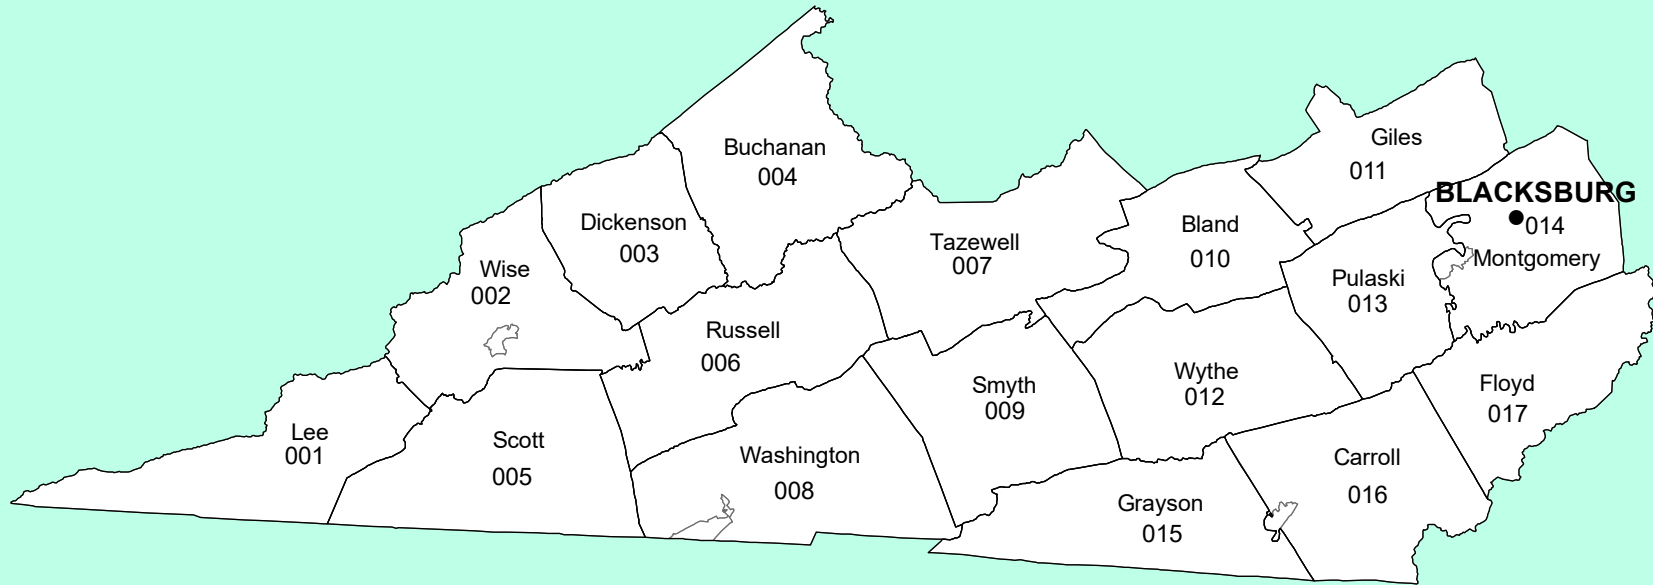

SOUTH WESTERN VIRGINIA PUBLIC FORECAST ZONE BOUNDARIES

**NATIONAL WEATHER SERVICE
EASTERN REGION**

- Weather Forecast Office
- County Boundary
- ▭ Fire Zone Boundary