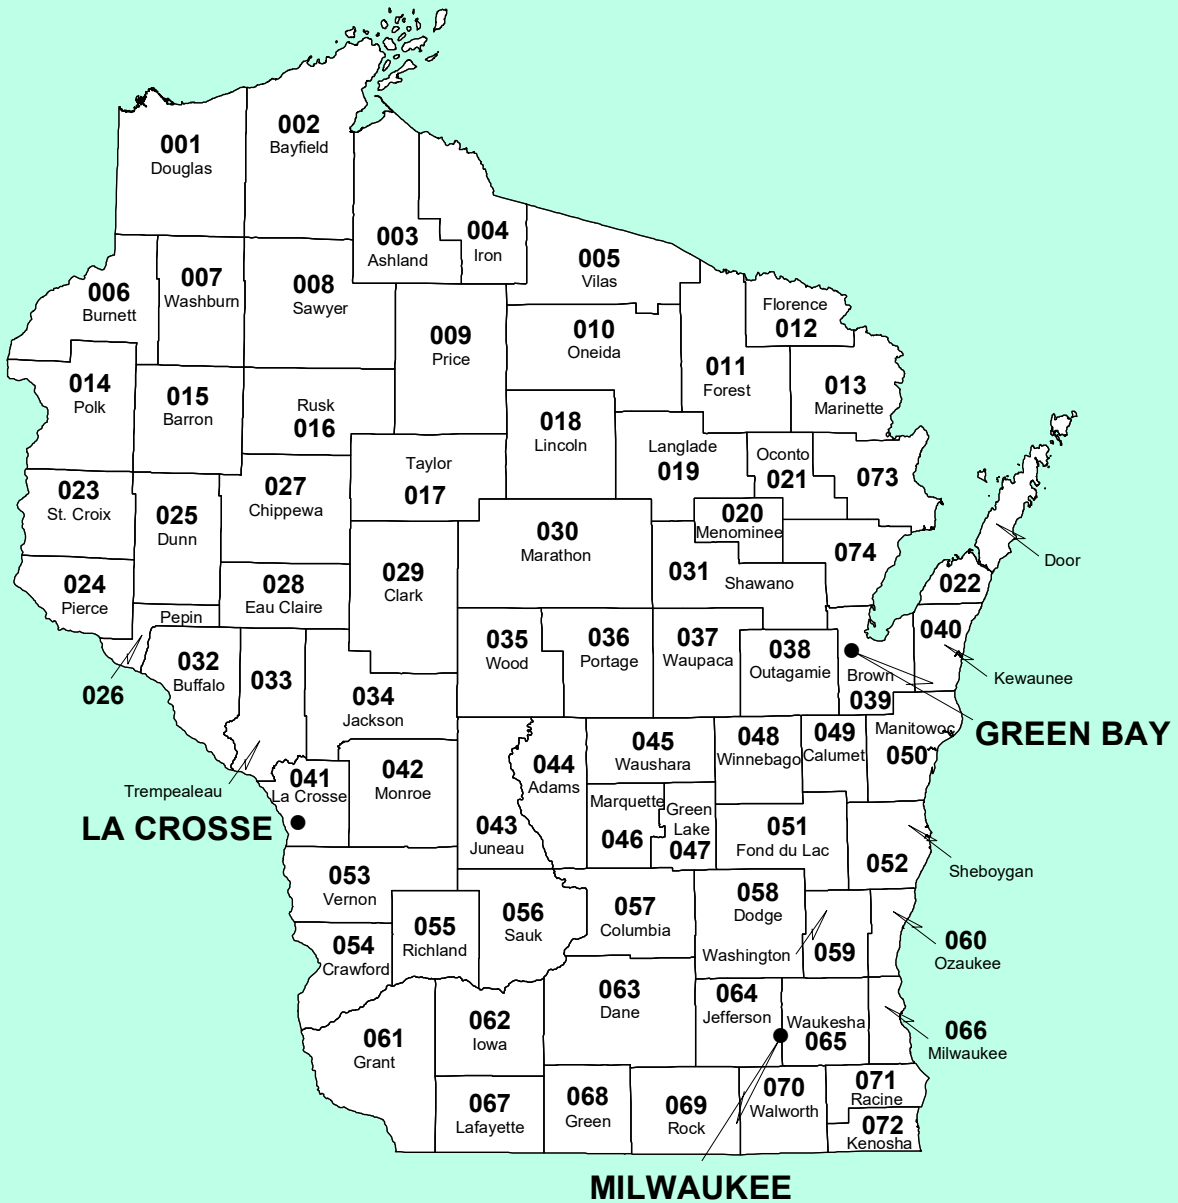

# WISCONSIN

## PUBLIC FORECAST ZONE BOUNDARIES

**NATIONAL WEATHER SERVICE  
CENTRAL REGION**

- Weather Forecast Office
- County Boundary
- Forecast Zone Boundary