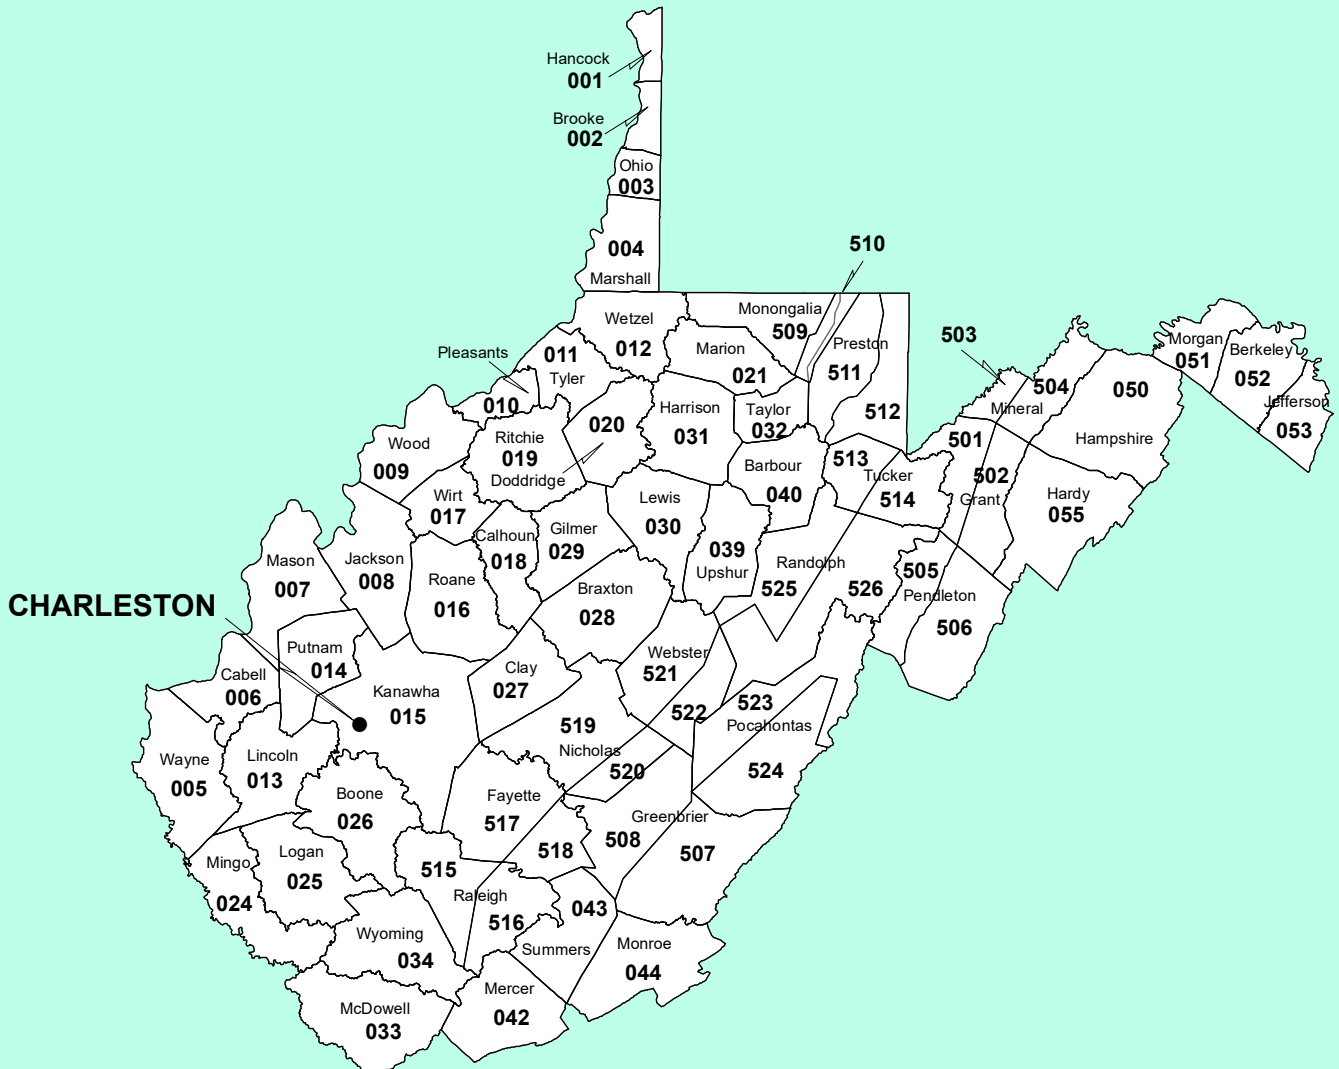

# WEST VIRGINIA PUBLIC FORECAST ZONE BOUNDARIES

## NATIONAL WEATHER SERVICE EASTERN REGION

- Weather Forecast Office
- County Boundary
- Forecast Zone Boundary