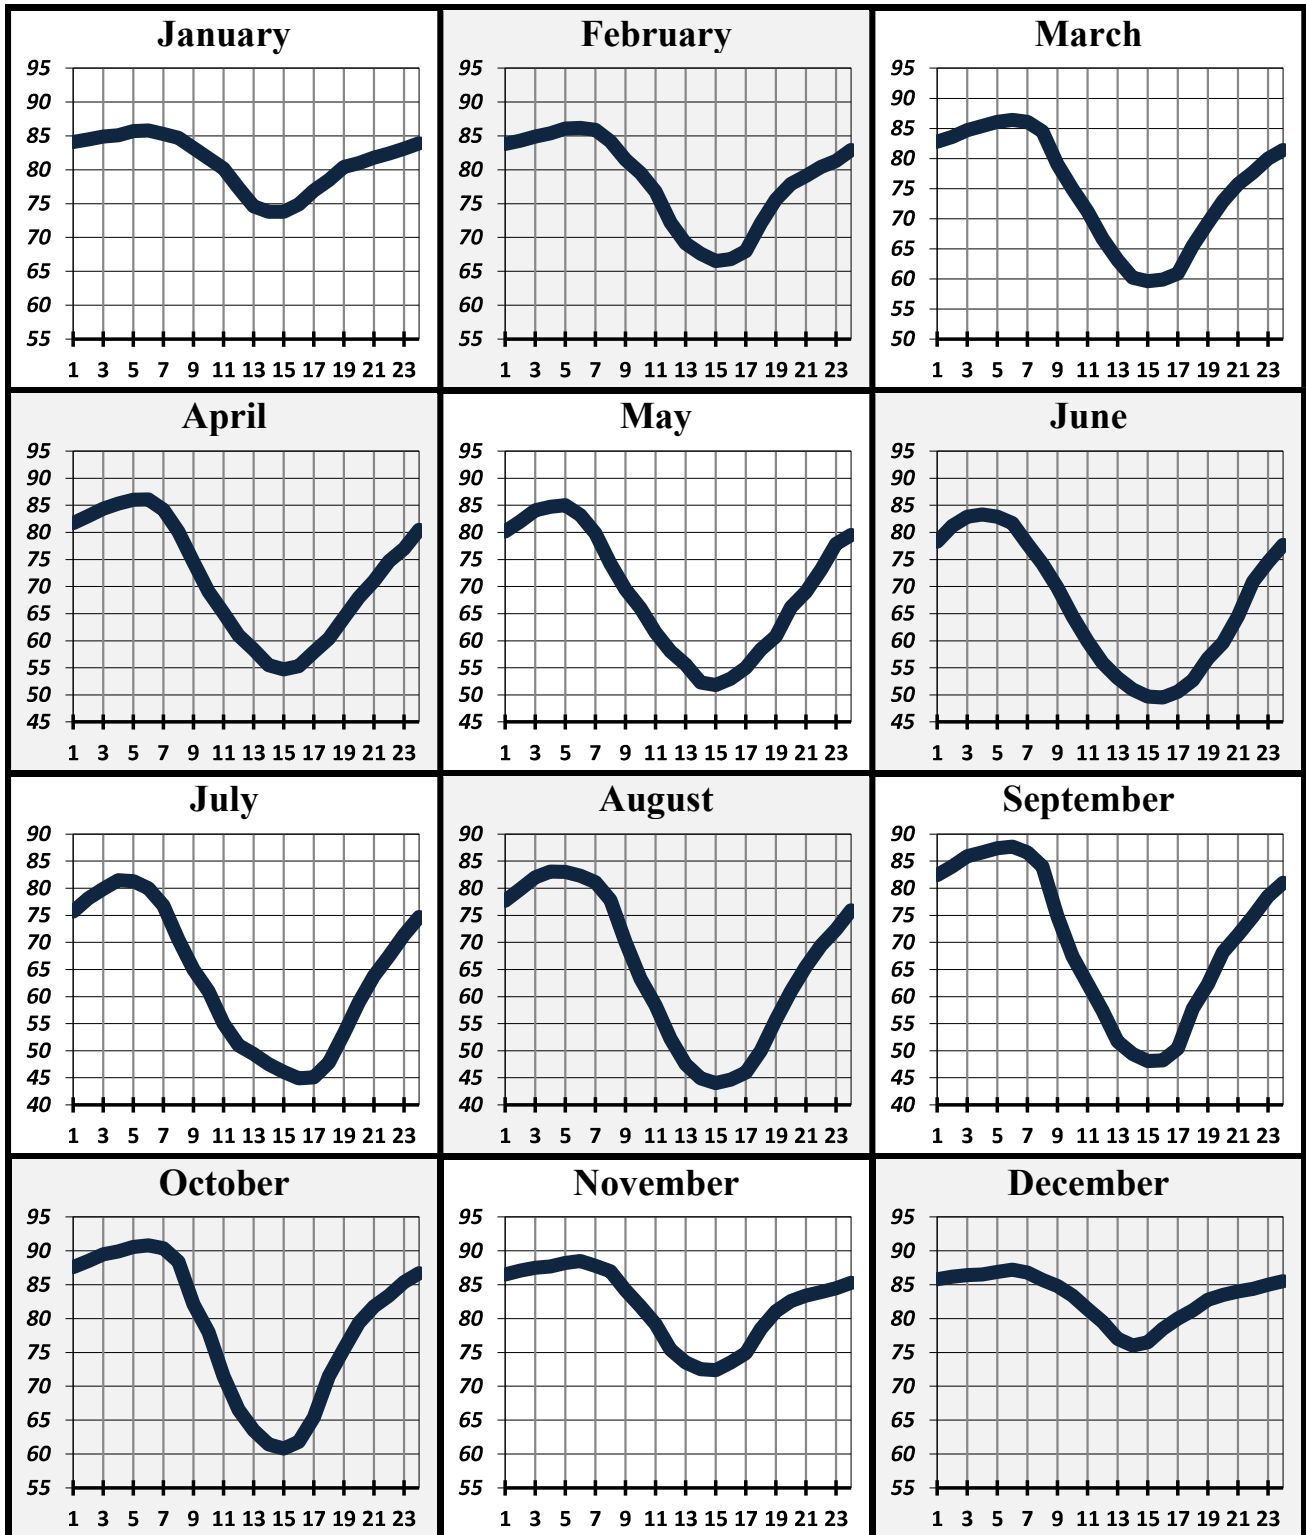

PORTLAND: Average Hourly Humidity (%) Curves, by Month¹

Example: normal humidity at 1 pm in January is ~75%, while same time in July it is ~47%.

¹Time is local standard time.