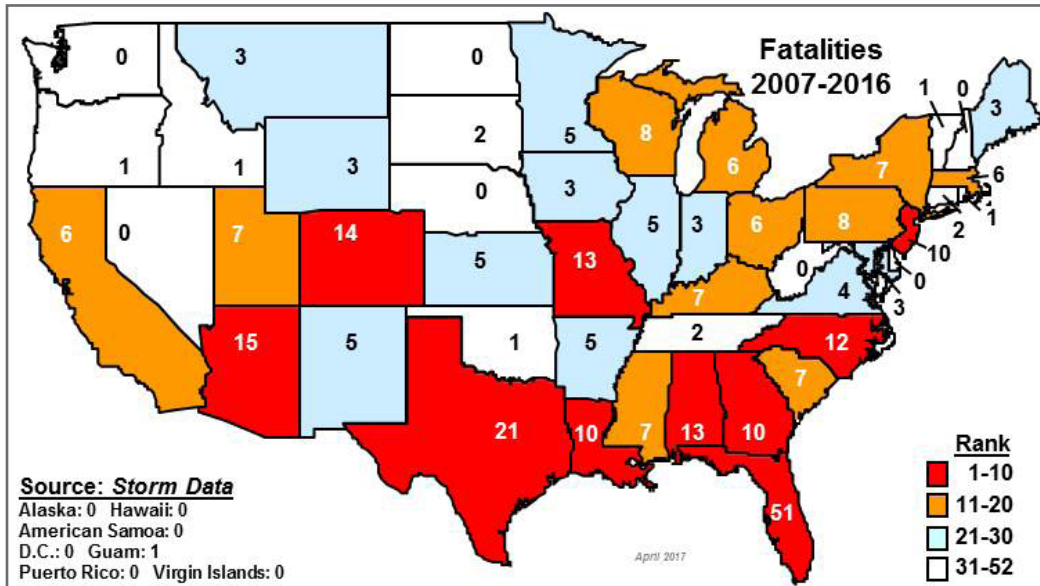

## Lightning Fatalities by State, 2007-2016

## Lightning Fatalities Weighted by Population by State, 2007-2016