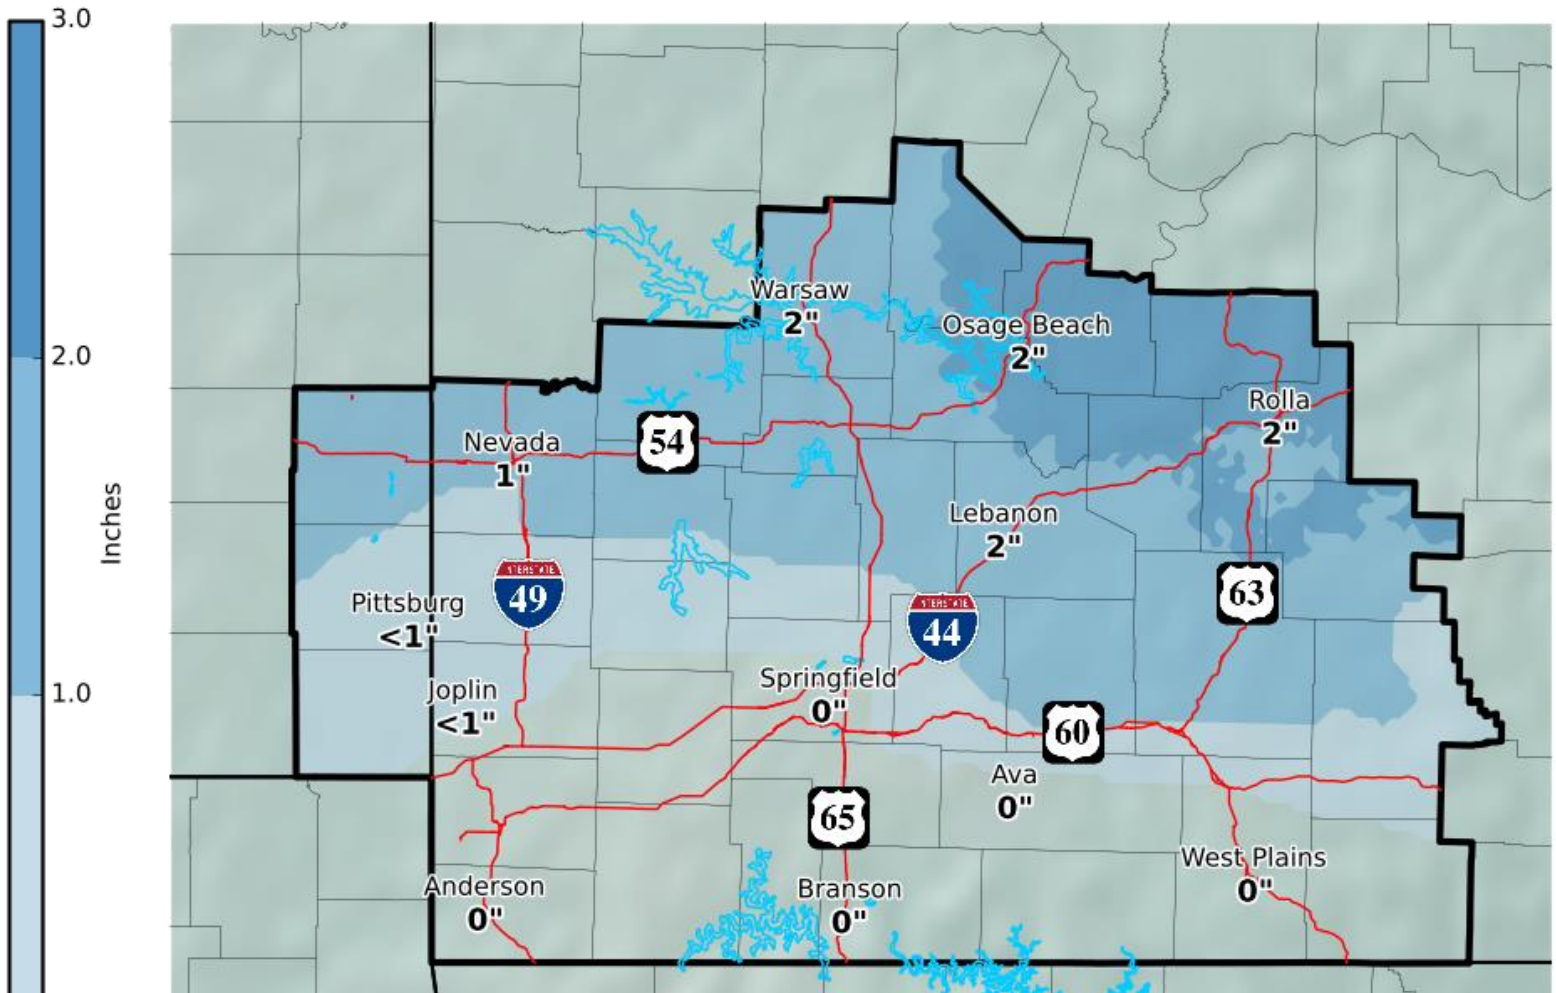

Winter Weather Advisory Continues Through Tonight

Snow Forecast Tuesday Evening

Valid: 02/19/2019 06:00 PM - 02/20/2019 12:00 AM CST

Talking Points:

- ✓ **Snow will be heaviest across central Missouri with up to two inches possible.**
- ✓ Snow will transition to a freezing drizzle or drizzle this evening with temperatures right around freezing.