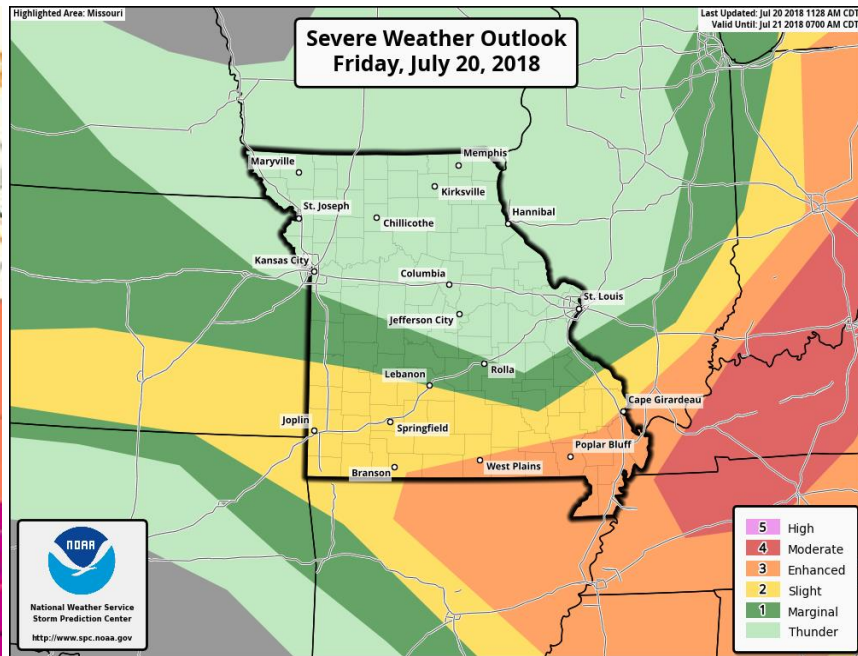

## Hot and Humid Today with Strong to Severe Storms Possible

### Weather Message Highlights:

#### Excessive Heat Warning and Heat Advisory This Afternoon and Evening

- High temperatures in the middle 90s to around 100 this afternoon
- Afternoon heat indices from 100 to 110
- Excessive Heat Warning along and south of a Joplin to Branson to West Plains, MO Line into early this evening
- Heat Advisory in effect along and south of a Pittsburg, KS to Springfield to Eminence, MO line into early this evening
- Scattered strong to severe storms possible this afternoon and evening mainly south of Highway 60

### Important Forecast Changes

Issued Excessive Heat Warning for far southern MO and extreme southeastern Kansas. Expanded the Heat Advisory slightly farther north.

NEW