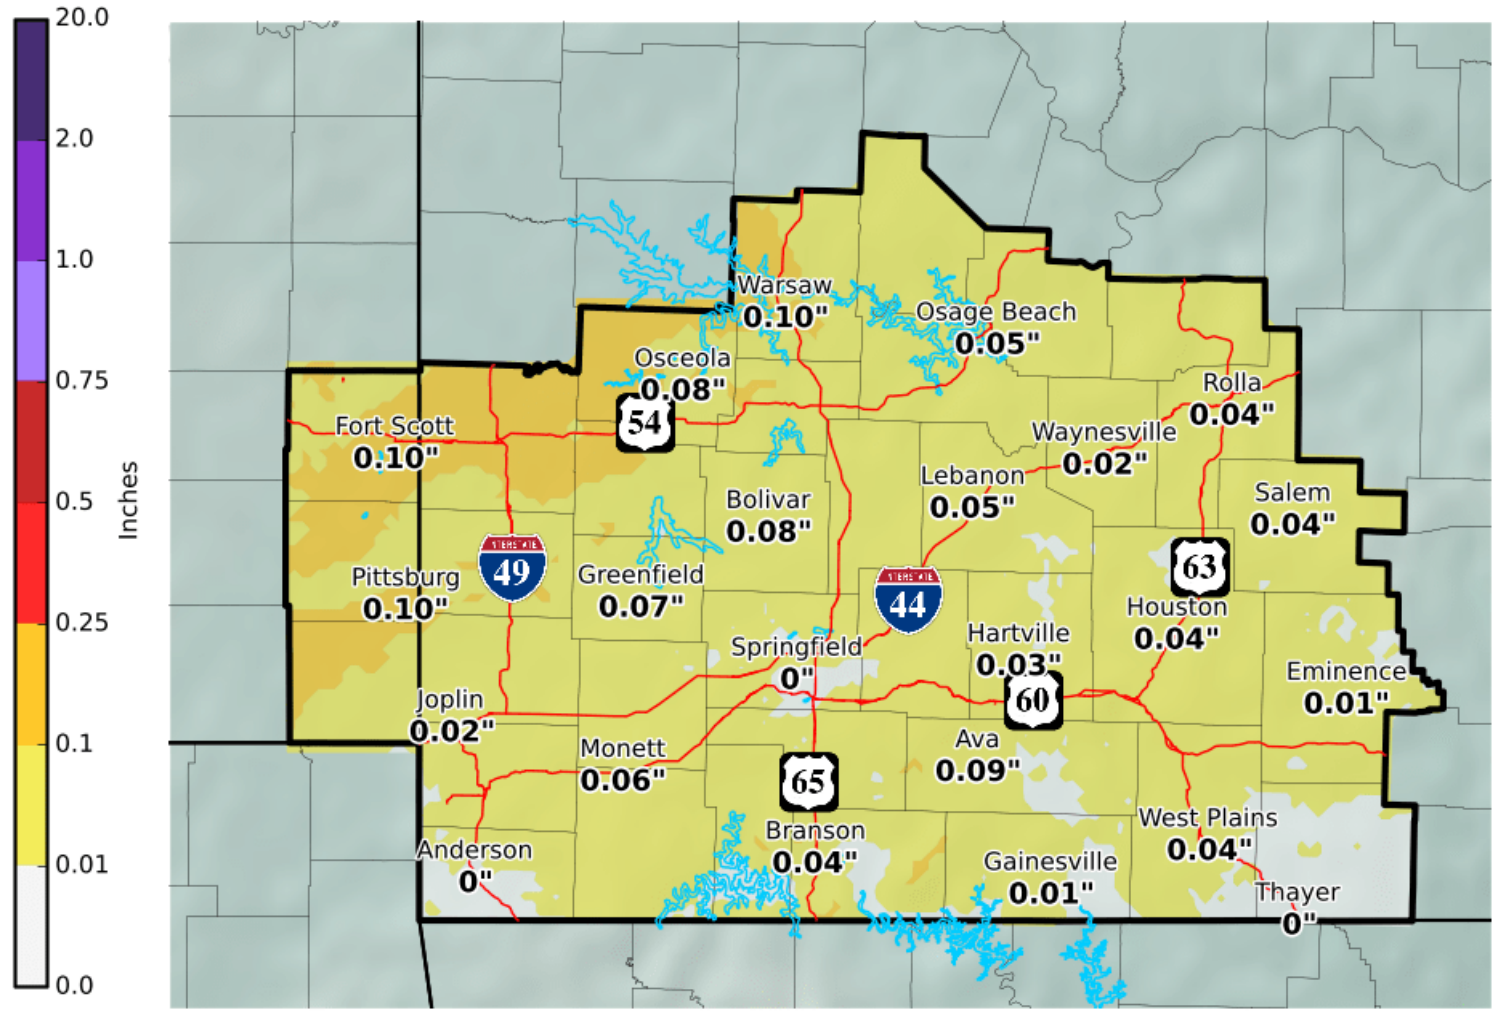

Winter Weather Advisory Continues Through Tonight

Snow Forecast Tuesday Evening

Valid: 02/19/2019 06:00 PM - 02/20/2019 12:00 AM CST

Talking Points:

- ✓ **Snow will be heaviest across central Missouri with up to two inches possible.**
- ✓ Snow will transition to a freezing drizzle or drizzle this evening with temperatures right around freezing.

Forecast Changes: Lowered Snow Accumulations.

Freezing Rain/ Drizzle Ice Amounts

Expected Ice Accumulation- Official NWS Forecast

Valid: 02/19/2019 03:00 PM - 02/22/2019 06:00 AM

National Weather Service
Springfield Missouri
02/19/2019 03:17 PM CST

Follow Us:
weather.gov/sgf/winter

A glaze up to around a tenth of an inch of ice is expected tonight with light freezing rain and freezing drizzle.

Links:

- ✓ [NWS Springfield](#)
- ✓ [NWS Winter Weather Amounts Page](#)
- ✓ [NOAA/NWS Winter Weather Safety](#)
- ✓ [Crowdsourcing Weather - Report Your Winter Weather As It Happens: mPING](#)
- ✓ [Missouri Dept of Transportation \(MODOT\) Traveler's Map](#)