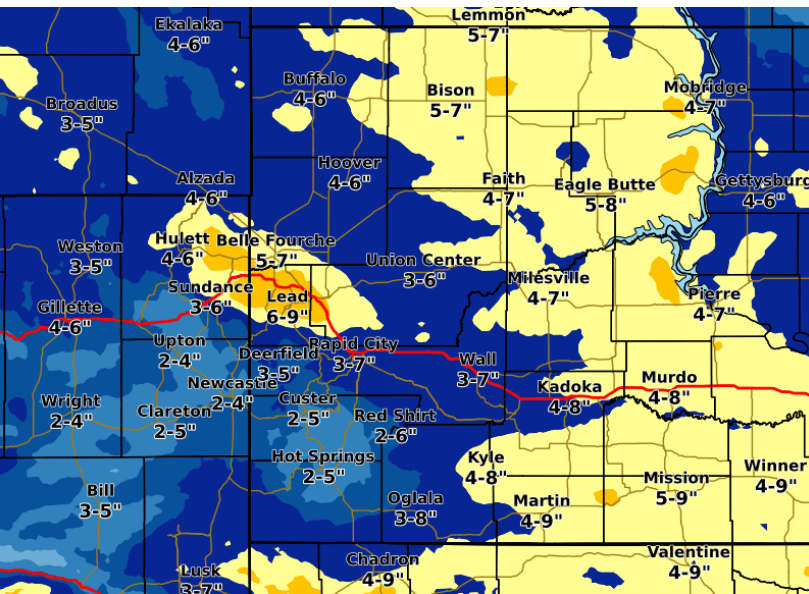

Winter Storm Through Sunday

Event Summary:

- A winter storm will affect northeastern Wyoming and western South Dakota through Sunday afternoon.
- Snow will continue this morning across parts of northeastern Wyoming and northwestern South Dakota, spreading southward across the rest of the area by late afternoon.
- Cold temperatures will accompany the snow, with near record cold temperatures on Sunday and Sunday night. Conditions will improve during the day on Sunday.

Changes since last report:

Tweaked a few snow amounts, but forecast is largely unchanged.

Winter Storm Through Sunday

Forecast Snow Amounts

Minimum Wind Chills Sunday Night

Hazards: Heavy snowfall of 6" or more, very cold temperatures, and winds of 15 to 25 mph gusting to around 30 mph.

Timing & Duration: Snow will continue this morning over northwestern South Dakota and northeastern Wyoming, spreading southward across the rest of the area by late this afternoon.

Impacts: Hazardous travel resulting from accumulating snow and blowing snow. Frostbite due to bitterly cold wind chills.