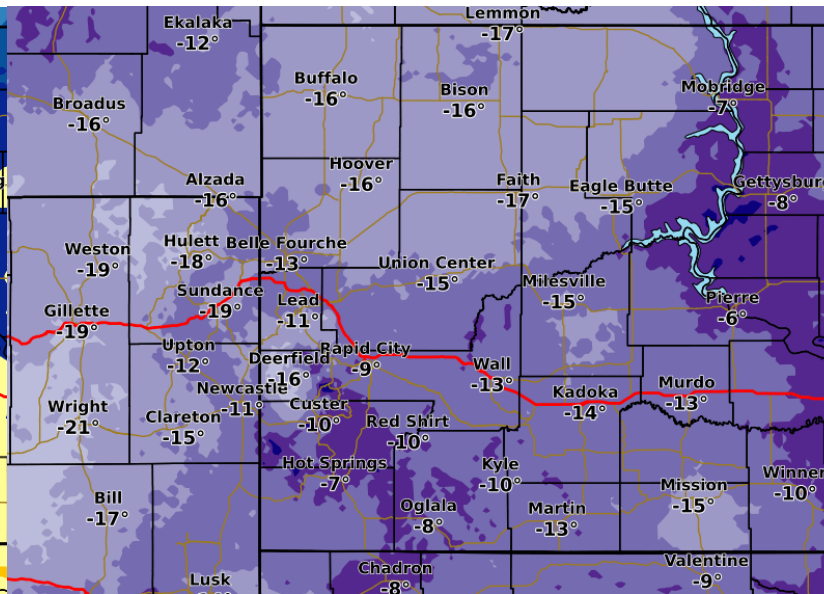

Winter Storm Through Sunday

Event Summary:

- A winter storm will affect northeastern Wyoming and western South Dakota through Sunday afternoon.
- Snow will continue this morning across parts of northeastern Wyoming and northwestern South Dakota, spreading southward across the rest of the area by late afternoon.
- Cold temperatures will accompany the snow, with near record cold temperatures on Sunday and Sunday night. Conditions will improve during the day on Sunday.

Changes since last report:

Tweaked a few snow amounts, but forecast is largely unchanged.

Winter Storm Through Sunday

Forecast Snow Amounts

Minimum Wind Chills Sunday Night

Hazards: Heavy snowfall of 6" or more, very cold temperatures, and winds of 15 to 25 mph gusting to around 30 mph.

Timing & Duration: Snow will continue this morning over northwestern South Dakota and northeastern Wyoming, spreading southward across the rest of the area by late this afternoon.

Impacts: Hazardous travel resulting from accumulating snow and blowing snow. Frostbite due to bitterly cold wind chills.