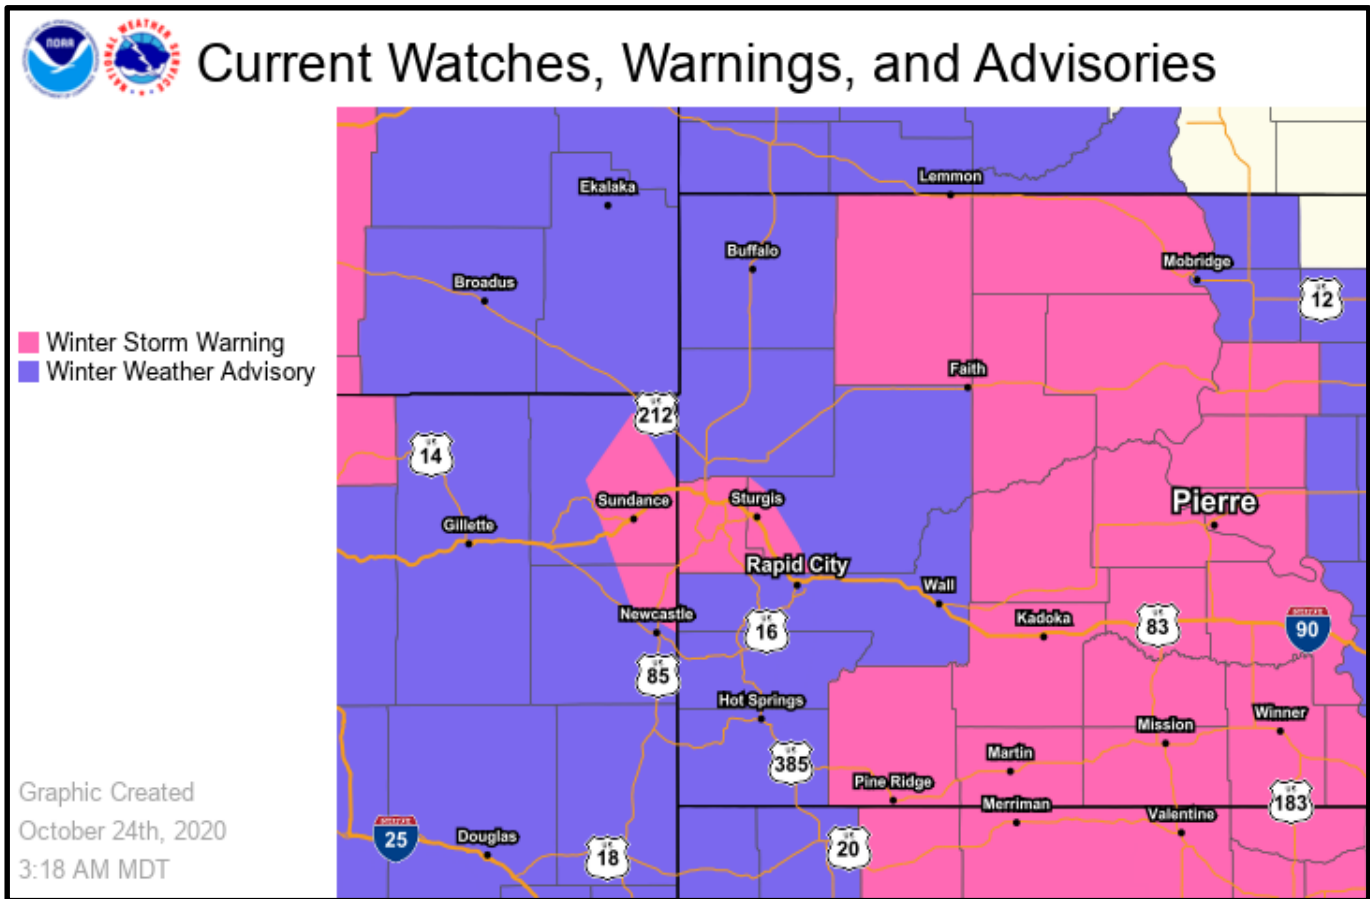

Winter Storm Through Sunday

Event Summary:

- A winter storm will affect northeastern Wyoming and western South Dakota through Sunday afternoon.
- Snow will continue this morning across parts of northeastern Wyoming and northwestern South Dakota, spreading southward across the rest of the area by late afternoon.
- Cold temperatures will accompany the snow, with near record cold temperatures on Sunday and Sunday night. Conditions will improve during the day on Sunday.

Changes since last report:

Tweaked a few snow amounts, but forecast is largely unchanged.

Winter Storm Through Sunday

Forecast Snow Amounts

Minimum Wind Chills Sunday Night

Hazards: Heavy snowfall of 6" or more, very cold temperatures, and winds of 15 to 25 mph gusting to around 30 mph.

Timing & Duration: Snow will continue this morning over northwestern South Dakota and northeastern Wyoming, spreading southward across the rest of the area by late this afternoon.

Impacts: Hazardous travel resulting from accumulating snow and blowing snow. Frostbite due to bitterly cold wind chills.